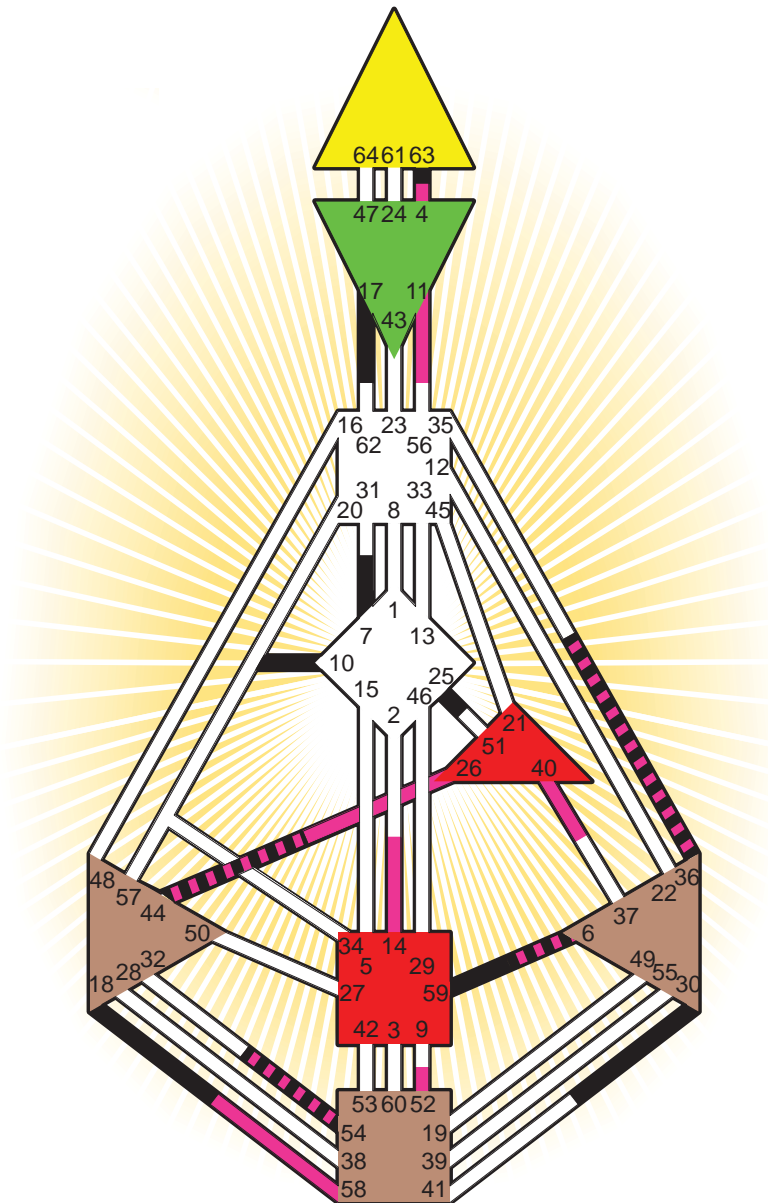

ZEN HUMAN DESIGN

INDIVIDUAL CHART

Jon Huntsman

Personality

Redwood City, CA
 26. March 1960
 11:58:00 PST
 19:58:00 GMT

Design

30. December 1959
 14:50:59 GMT

Rodden Rating **AA**

Definition Type

- No Definition
- Single Definition
- Split Definition
- Triple Split Definition
- Quadruple Split Definition

Mode

- To Wait
- To Do

Defined Centers

- Throat
- Ji
- Sacral
- Head
- Heart
- Root

Awareness

- Mental (Ajna)
- Intuitive (Spleen)
- Emotional (Solar Plexus)

	☉	⊕	☾	♋	♌	♍	♎	♏	♐	♑	♒	♓	
Personality	17.3	18.3	25.3	6.3	36.3	63.2	63.2	30.1	10.5	54.3	7.5	44.2	59.5
Design	58.5	52.5	54.5	6.6	36.6	11.1	14.3	26.3	26.2	58.6	4.2	44.2	40.1