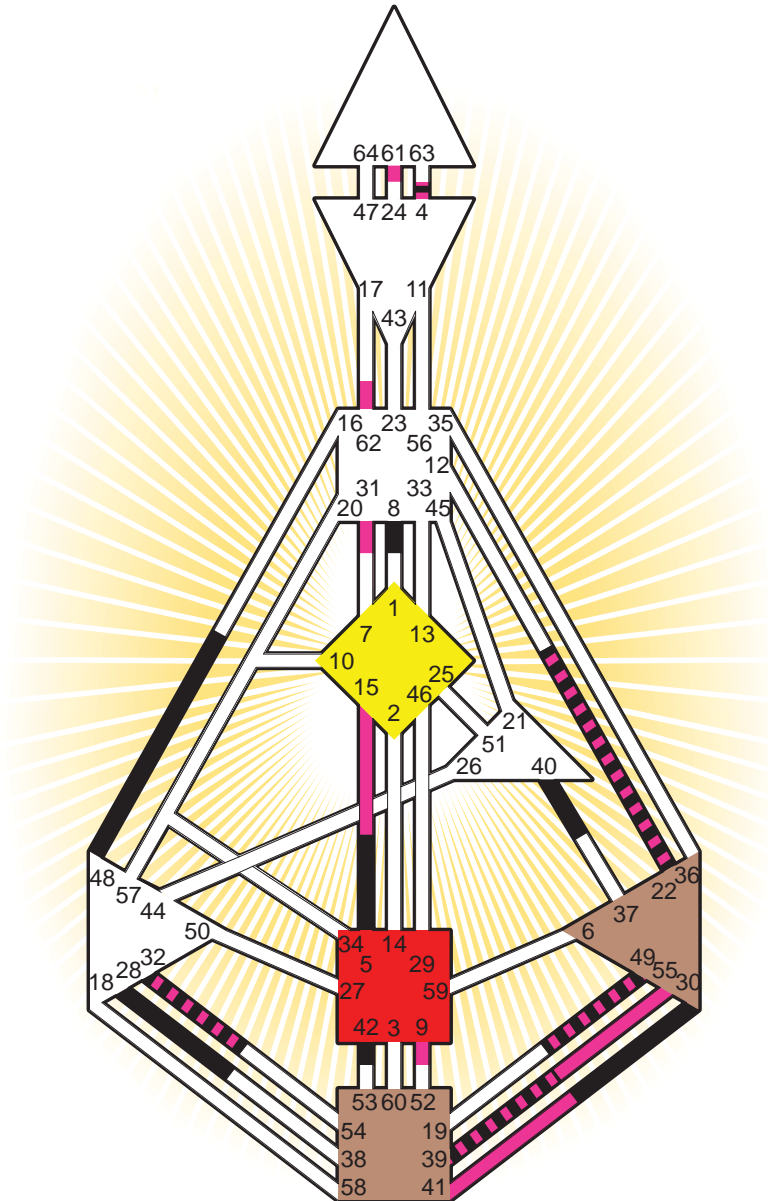

#### Definition Type

- No Definition
- Single Definition
- Split Definition
- Triple Split Definition
- Quadruple Split Definition

#### Mode

- To Wait
- To Do

#### Defined Centers

- Throat
- Head
- Ji
- Heart
- Sacral
- Root

#### Awareness

- Mental (Ajna)
- Intuitive (Spleen)
- Emotional (Solar Plexus)

	☉	⊕	☾	♈	♉	♊	♋	♌	♍	♎	♏	♐	♑
Personality	32.2	42.2	8.3	4.3	49.3	48.6	40.4	30.5	5.6	28.2	22.2	4.4	39.5
Design	62.4	61.4	41.2	4.5	49.5	31.6	15.4	55.6	9.6	32.6	22.5	4.1	39.3