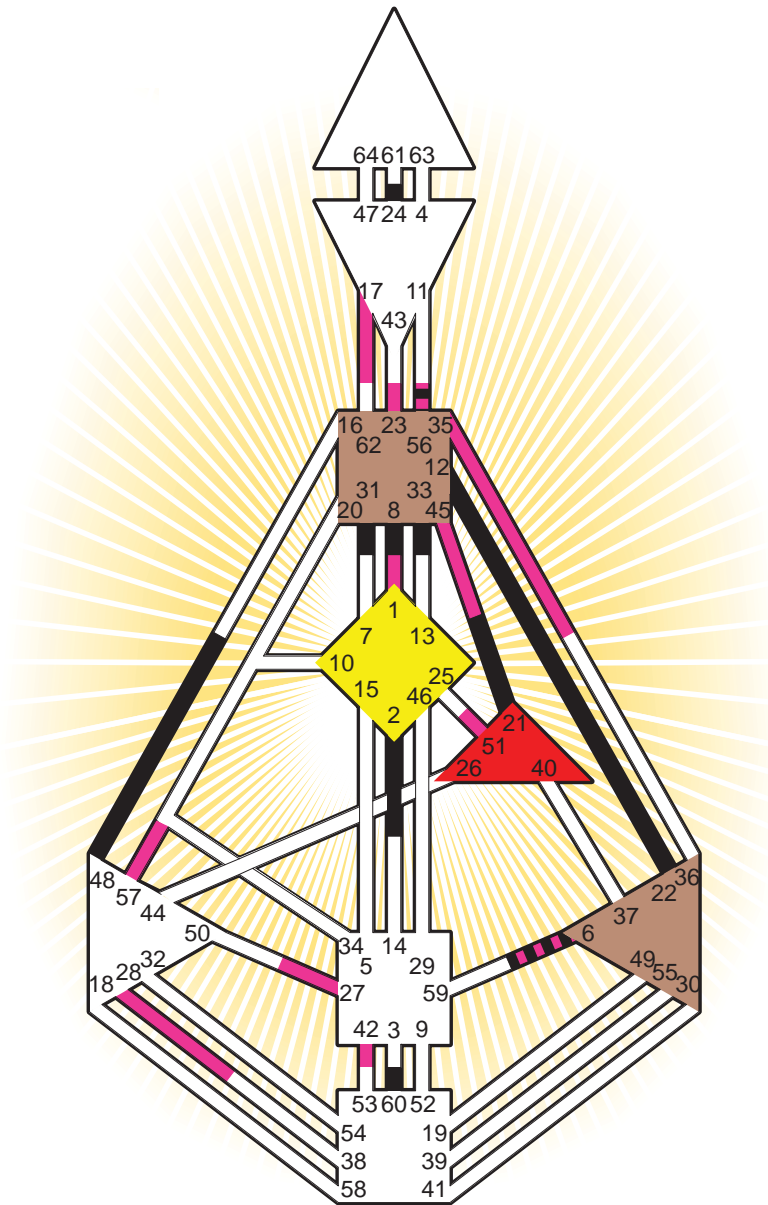

Definition Type

- No Definition
- Single Definition
- Split Definition
- Triple Split Definition
- Quadruple Split Definition

Mode

- To Wait
- To Do

Defined Centers

- Throat
- Head
- Ji
- Heart
- Sacral
- Root

Awareness

- Mental (Ajna)
- Intuitive (Spleen)
- Emotional (Solar Plexus)

	☉	⊕	☾	♋	♌	♍	♎	♏	♐	♑	♒	♓	
Personality	56.5	60.5	22.6	48.5	21.5	56.2	12.6	33.6	24.6	2.1	8.2	6.1	31.1
Design	27.1	28.1	1.3	57.6	51.6	17.5	45.2	35.3	42.5	27.3	23.3	6.1	56.5