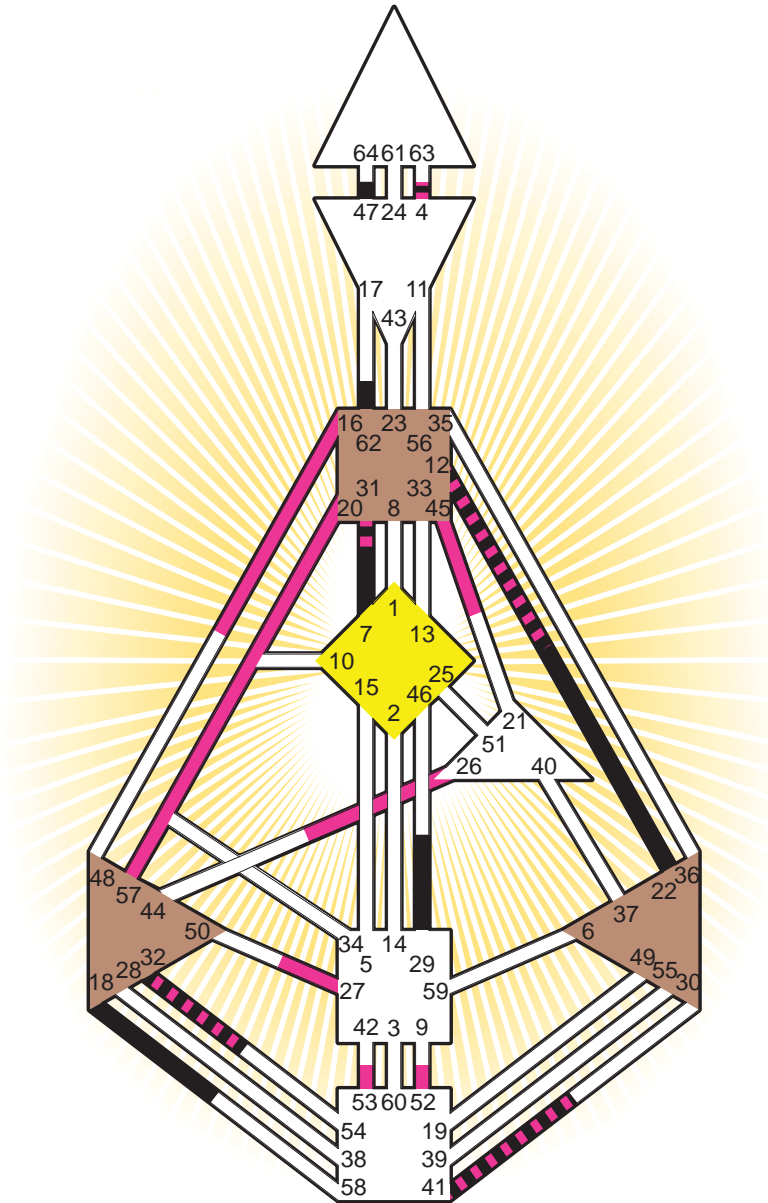

Definition Type

- No Definition
- Single Definition
- Split Definition
- Triple Split Definition
- Quadruple Split Definition

Mode

- To Wait
- To Do

Defined Centers

- Throat
- Head
- Ji
- Heart
- Sacral
- Root

Awareness

- Mental (Ajna)
- Intuitive (Spleen)
- Emotional (Solar Plexus)

	☉	⊕	☾	♋	♌	♍	♎	♏	♐	♑	♒	♓	
Personality	47.1	<u>22.1</u>	18.6	41.1	<u>31.1</u>	47.4	<u>7.1</u>	29.3	<u>12.3</u>	32.5	62.2	32.2	4.6
Design	45.3	<u>26.3</u>	<u>20.6</u>	41.3	<u>31.3</u>	52.5	27.3	<u>12.6</u>	<u>16.2</u>	<u>57.6</u>	53.2	32.1	4.3