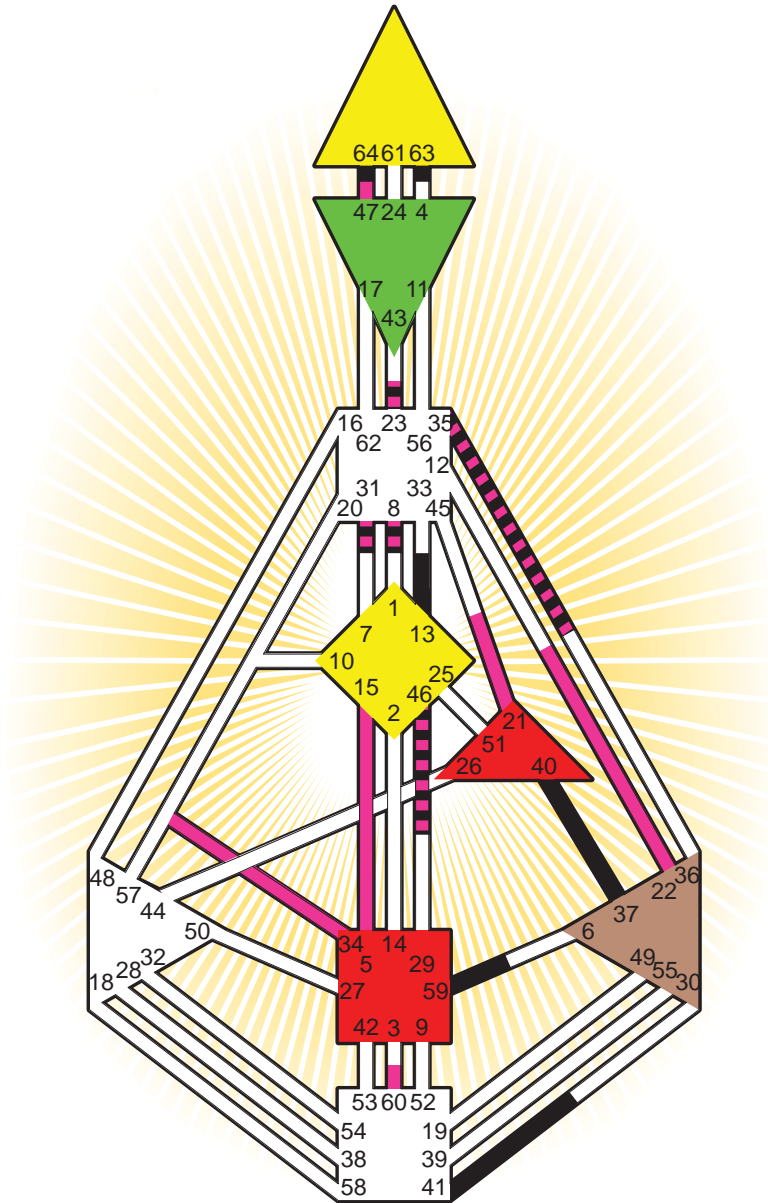

ZEN HUMAN DESIGN

INDIVIDUAL CHART

John Irving

Personality

Exeter, NH
 2. March 1942
 00:11:00 EWT
 04:11:00 GMT

Design

5. December 1941
 11:31:53 GMT

Rodden Rating **AA**

Definition Type

- No Definition
- Single Definition
- Split Definition
- Triple Split Definition
- Quadruple Split Definition

Mode

- To Wait
- To Do

Defined Centers

- Throat
- Ji
- Sacral
- Head
- Heart
- Root

Awareness

- Mental (Ajna)
- Intuitive (Spleen)
- Emotional (Solar Plexus)

	☉	⊕	☾	♋	♌	♍	♎	♏	♐	♑	♒	♓	
Personality	37.6	40.6	59.1	64.3	63.3	13.2	41.5	8.3	35.2	23.5	8.3	46.1	31.3
Design	5.2	35.2	15.3	47.2	22.2	34.4	60.4	21.6	35.6	23.6	8.4	46.2	31.4