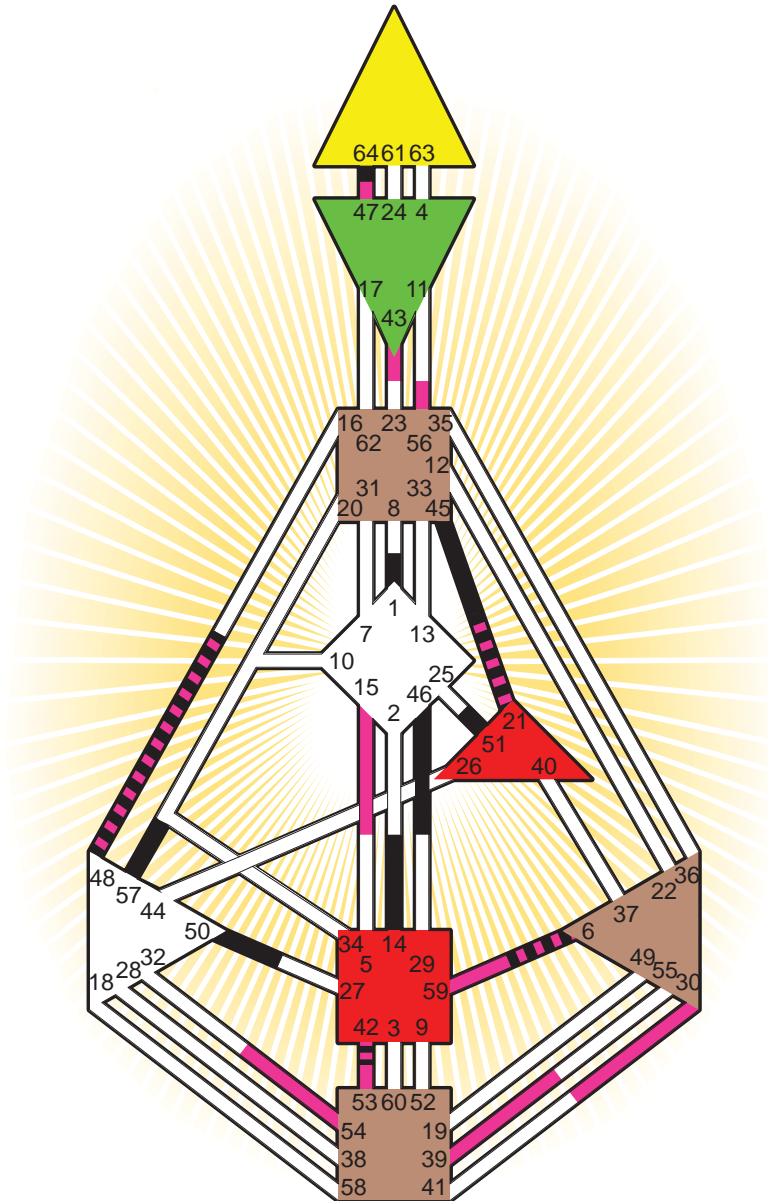

ZEN HUMAN DESIGN

INDIVIDUAL CHART

Hugh Jackman

Personality

Sydney, AUS
 12. October 1968
 05:45:00 AEST
 19:45:00 GMT

Design

12. July 1968
 21:24:39 GMT

Rodden Rating **AA**

Definition Type

- No Definition
- Single Definition
- Split Definition
- Triple Split Definition
- Quadruple Split Definition

Mode

- To Wait
- To Do

Defined Centers

- Throat
- Head
- Ji
- Heart
- Sacral
- Root

Awareness

- Mental (Ajna)
- Intuitive (Spleen)
- Emotional (Solar Plexus)

	☉	⊕	☾	♋	♌	♍	♎	♏	♐	♑	♒	♓	♈	♉	♊	♋	♌	♍	♎	♏	♐	♑	♒	♓	
Personality	57.4	51.4	45.1	21.1	48.1	50.1	1.6	64.2	6.1	42.2	46.3	14.1	6.2												
Design	53.6	54.6	30.4	21.5	48.5	15.2	56.1	39.6	59.5	42.5	6.4	43.6	47.4												