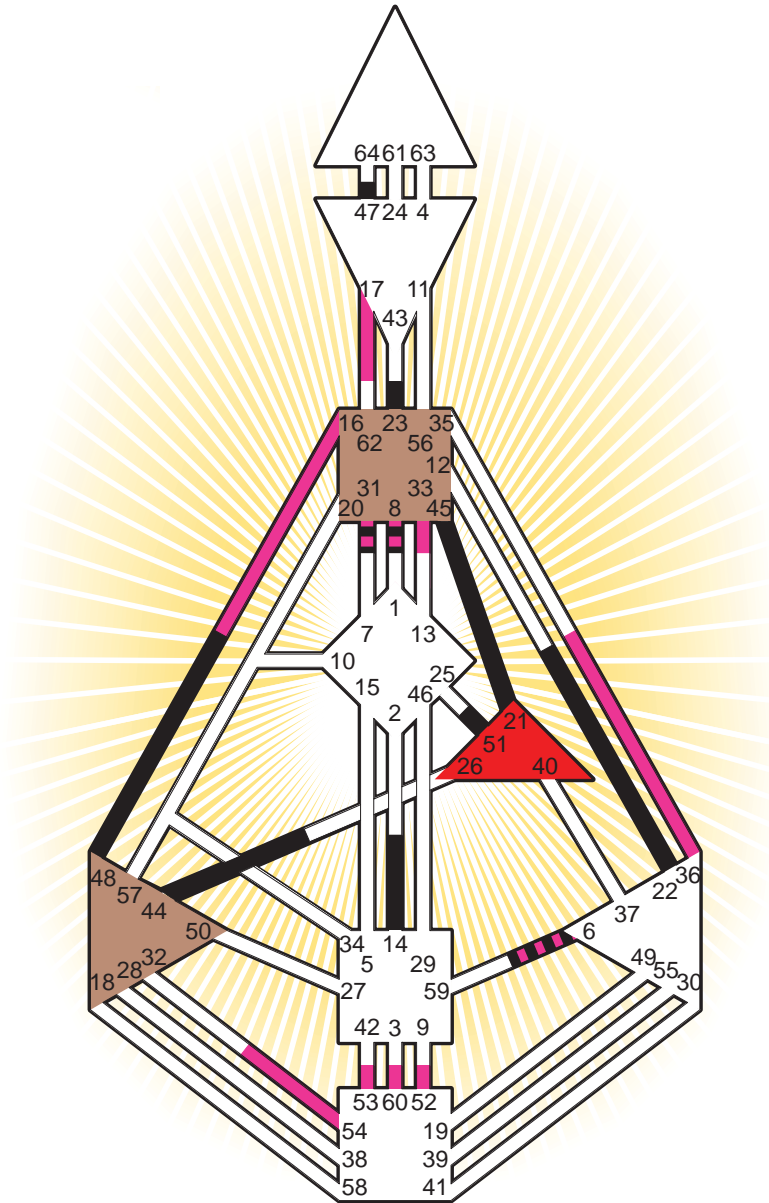

ZEN HUMAN DESIGN

INDIVIDUAL CHART

Jesse Jackson

Personality

Greenville, SC
 8. October 1941
 14:15:00 EST
 19:15:00 GMT

Design

9. July 1941
 18:07:19 GMT

Rodden Rating **A**

Definition Type

- No Definition
- Single Definition
- Split Definition
- Triple Split Definition
- Quadruple Split Definition

Mode

- To Wait
- To Do

Defined Centers

- Throat
- Head
- Ji
- Heart
- Sacral
- Root

Awareness

- Mental (Ajna)
- Intuitive (Spleen)
- Emotional (Solar Plexus)

	☉	⊕	☾	♋	♌	♍	♎	♏	♐	♑	♒	♓	
Personality	<u>48.6</u>	<u>21.6</u>	23.5	47.6	22.6	44.3	14.4	51.3	<u>45.5</u>	8.4	8.6	6.6	31.4
Design	53.3	54.3	60.3	6.3	36.3	52.4	33.2	17.1	<u>16.5</u>	8.1	8.5	6.3	31.2