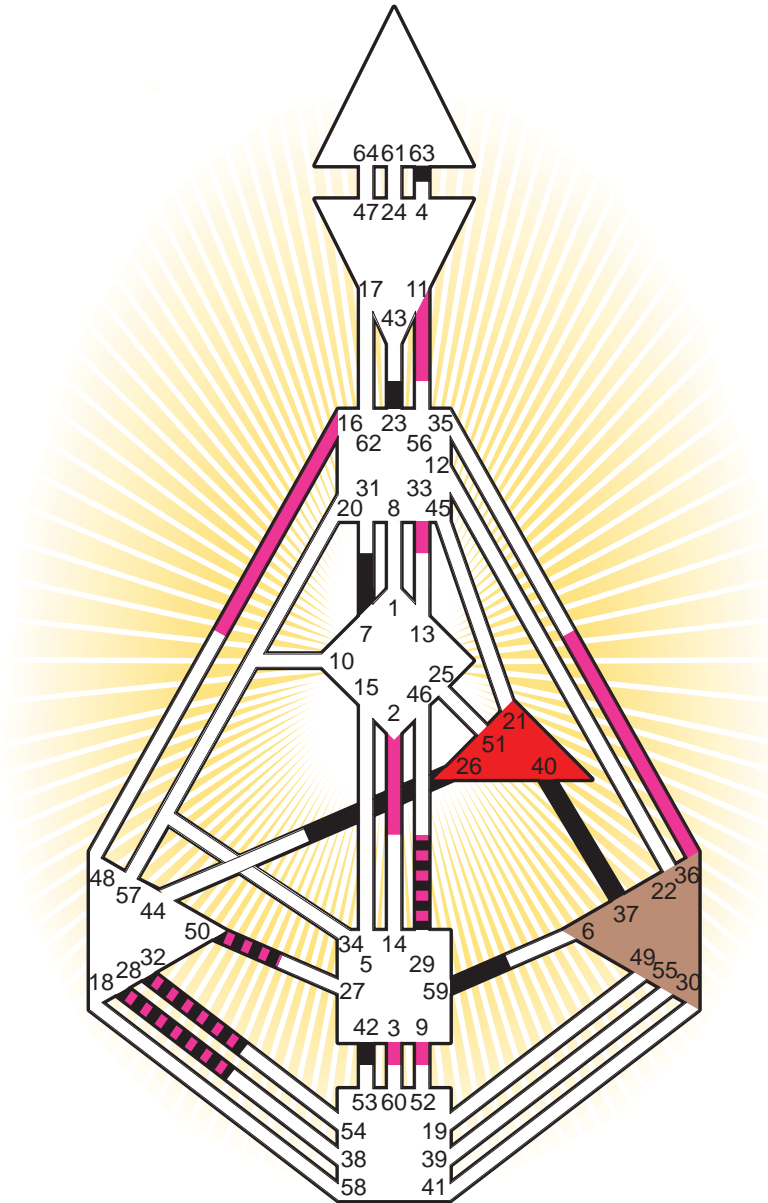

ZEN HUMAN DESIGN

INDIVIDUAL CHART

Michael Jackson

Personality

Gary, IN
29. August 1958
19:33:00 CDT
00:33:00 GMT

Design

30. May 1958
01:21:48 GMT

Rodden Rating **DD**

Definition Type

- ☐ No Definition
- ☒ Single Definition
- ☐ Split Definition
- ☐ Triple Split Definition
- ☐ Quadruple Split Definition

Mode

- ☒ To Wait
- ☐ To Do

Defined Centers

- ☐ Throat
- ☐ Head
- ☐ Ji
- ☒ Heart
- ☐ Sacral
- ☐ Root

Awareness

- ☐ Mental (Ajna)
- ☐ Intuitive (Spleen)
- ☒ Emotional (Solar Plexus)

	☉	⊕	☾	♋	♌	♍	♎	♏	♐	♑	♒	♓	
Personality	40.1	37.1	63.4	32.3	42.3	29.1	7.5	23.4	50.3	26.3	7.1	28.1	59.3
Design	16.3	9.3	50.4	50.5	3.5	2.5	3.2	36.2	32.2	11.1	33.1	28.1	29.6