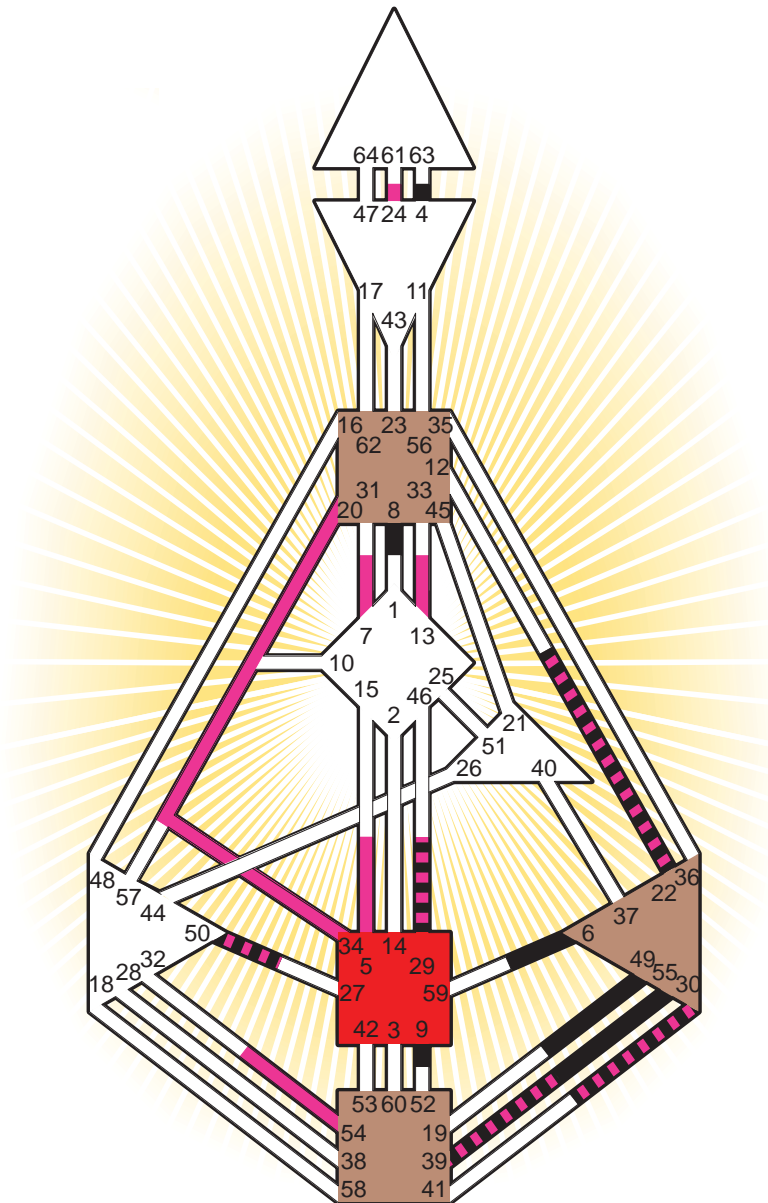

ZEN HUMAN DESIGN

INDIVIDUAL CHART

Arthur Janov

Personality

Los Angeles, CA
 21. August 1924
 21:18:00 PST
 05:18:00 GMT

Design

22. May 1924
 05:01:49 GMT

Rodden Rating **AA**

Definition Type

- No Definition
- Single Definition
- Split Definition
- Triple Split Definition
- Quadruple Split Definition

Mode

- To Wait
- To Do

Defined Centers

- Throat
- Head
- Ji
- Heart
- Sacral
- Root

Awareness

- Mental (Ajna)
- Intuitive (Spleen)
- Emotional (Solar Plexus)

	☉	⊕	☾	♋	♌	♍	♎	♏	♐	♑	♒	♓	
Personality	29.5	30.5	8.3	4.5	49.5	6.3	39.6	55.1	9.5	50.2	22.4	4.2	39.4
Design	20.1	34.1	54.3	29.3	30.3	24.5	39.3	13.3	5.6	50.1	22.5	7.5	39.2