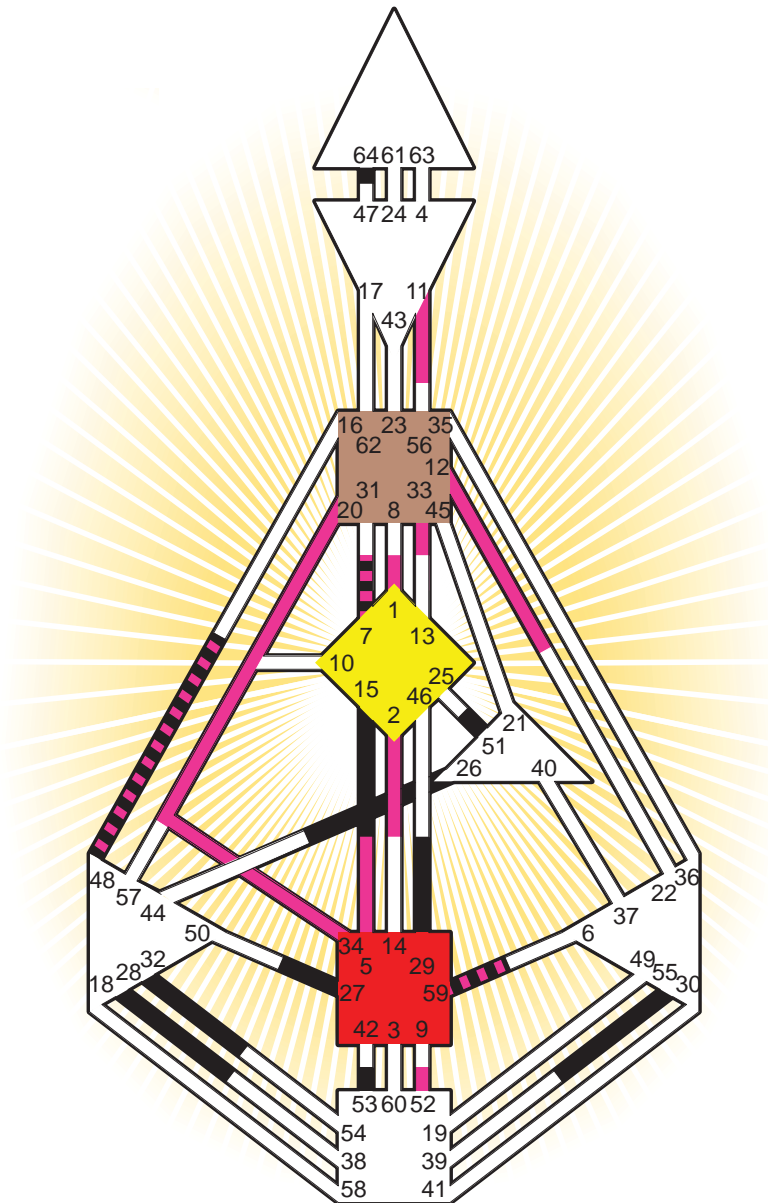

ZEN HUMAN DESIGN

INDIVIDUAL CHART

Jean-Michel Jarre

Personality

Lyon, F
24. August 1948
04:00:00 MET
03:00:00 GMT

Design

24. May 1948
02:56:45 GMT

Rodden Rating **AA**

Definition Type

- ☐ No Definition
- ☒ Single Definition
- ☐ Split Definition
- ☐ Triple Split Definition
- ☐ Quadruple Split Definition

Mode

- ☐ To Wait
- ☒ To Do

Defined Centers

- ☒ Throat
- ☐ Head
- ☒ Ji
- ☐ Heart
- ☒ Sacral
- ☐ Root

Awareness

- ☐ Mental (Ajna)
- ☐ Intuitive (Spleen)
- ☐ Emotional (Solar Plexus)

	☉	⊕	☾	♋	♌	♍	♎	♏	♐	♑	♒	♓	
Personality	59.1	55.1	51.4	27.6	28.6	64.2	53.1	32.3	26.3	29.3	<u>15.2</u>	48.2	7.2
Design	<u>20.3</u>	<u>34.3</u>	<u>5.6</u>	2.1	1.1	12.3	52.6	59.3	11.5	7.4	12.3	48.1	33.6