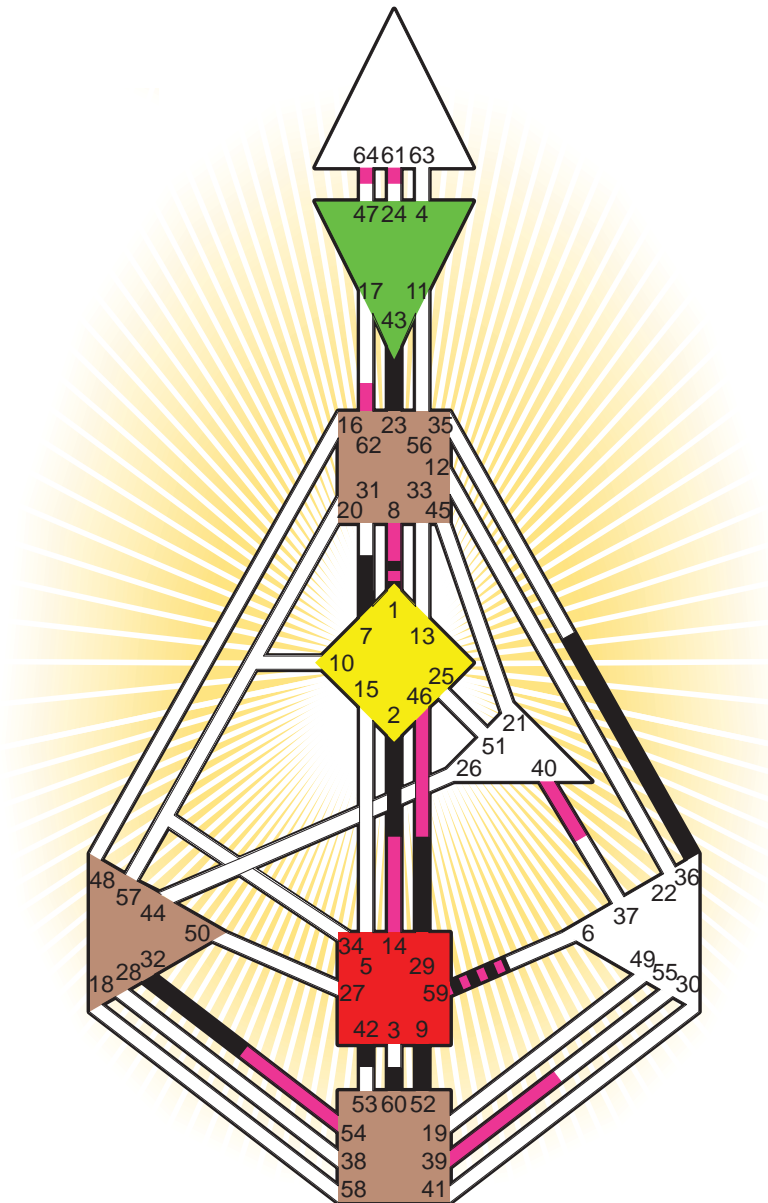

Thomas Jefferson

Personality

Shadwell, VA
 13. April 1743
 01:53:00 LMT
 07:06:35 GMT

Design

15. January 1743
 08:46:00 GMT

Rodden Rating **DD**

Definition Type

- No Definition
- Single Definition
- Split Definition
- Triple Split Definition
- Quadruple Split Definition

Mode

- To Wait
- To Do

Defined Centers

- Throat
- Head
- Ji
- Heart
- Sacral
- Root

Awareness

- Mental (Ajna)
- Intuitive (Spleen)
- Emotional (Solar Plexus)

	☉	⊕	☾	♋	♌	♍	♎	♏	♐	♑	♒	♓	
Personality	42.3	32.3	9.6	23.1	43.1	36.5	2.1	7.6	59.5	29.5	60.1	52.6	1.3
Design	61.5	62.5	46.1	8.2	14.2	54.5	61.4	40.1	64.3	59.6	61.3	39.1	1.4