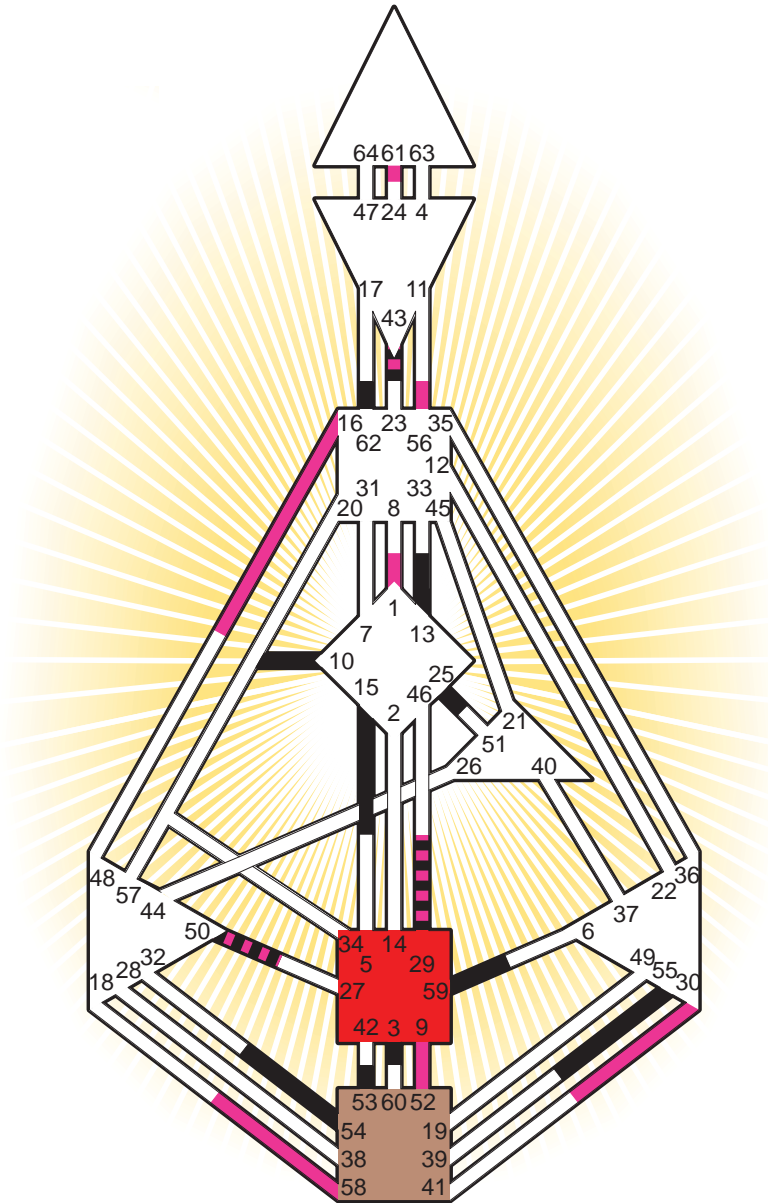

ZEN HUMAN DESIGN

INDIVIDUAL CHART

Steve Jobs

Personality

San Francisco, CA
 24. February 1955
 06:00:00 PST
 14:00:00 GMT

Design

29. November 1954
 22:45:31 GMT

Rodden Rating **C**

Definition Type

- No Definition
- Single Definition
- Split Definition
- Triple Split Definition
- Quadruple Split Definition

Mode

- To Wait
- To Do

Defined Centers

- Throat
- Head
- Ji
- Heart
- Sacral
- Root

Awareness

- Mental (Ajna)
- Intuitive (Spleen)
- Emotional (Solar Plexus)

	☉	⊕	☾	♋	♌	♍	♎	♏	♐	♑	♒	♓	
Personality	55.6	59.6	25.2	10.6	15.6	13.2	54.6	3.3	53.6	43.3	62.4	50.2	29.1
Design	<u>9.2</u>	16.2	61.6	58.2	<u>52.2</u>	43.5	1.3	30.3	56.4	1.2	56.2	50.1	29.3