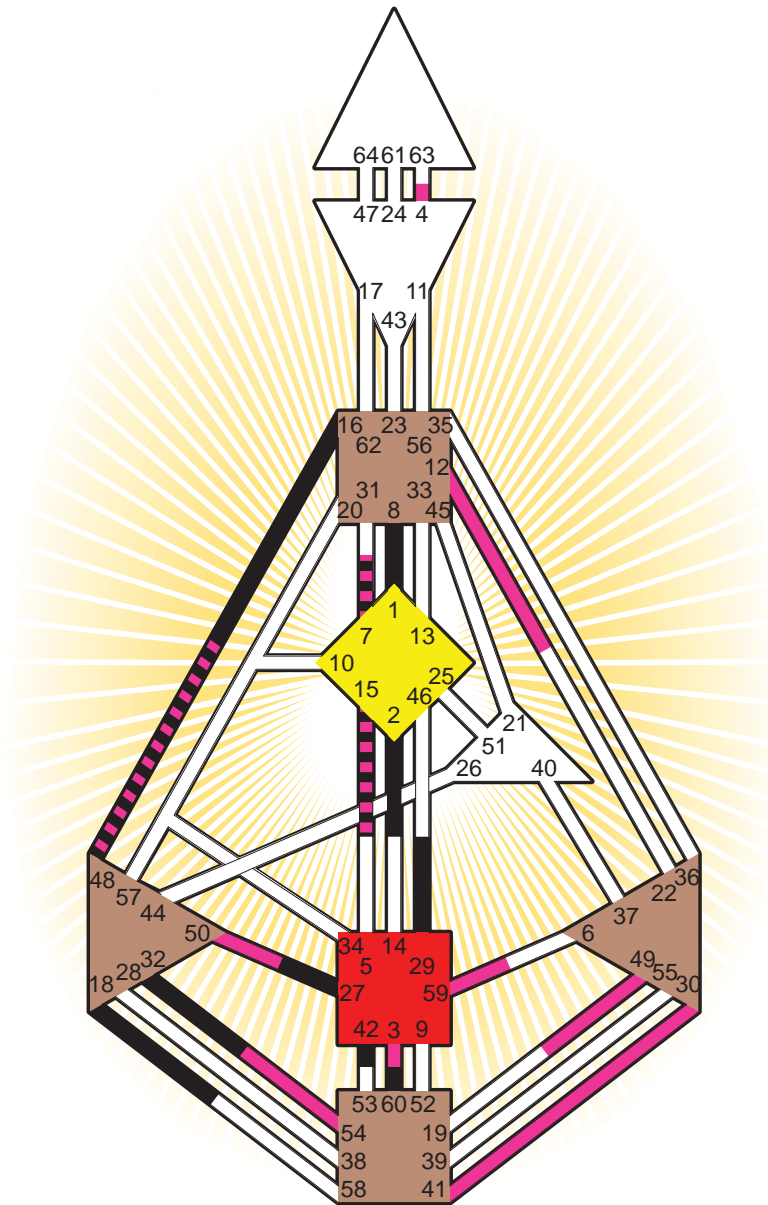

ZEN HUMAN DESIGN

INDIVIDUAL CHART

Billy Joel

Personality

Bronx, NY
 9. May 1949
 09:30:00 EDT
 13:30:00 GMT

Design

9. February 1949
 15:37:48 GMT

Rodden Rating **AA**

Definition Type

- No Definition
- Single Definition
- Split Definition
- Triple Split Definition
- Quadruple Split Definition

Mode

- To Wait
- To Do

Defined Centers

- Throat
- Head
- Ji
- Heart
- Sacral
- Root

Awareness

- Mental (Ajna)
- Intuitive (Spleen)
- Emotional (Solar Plexus)

	☉	⊕	☾	♋	♌	♍	♎	♏	♐	♑	♒	♓	
Personality	2.6	1.6	18.4	42.6	32.6	16.5	8.1	27.6	60.6	29.6	15.1	48.4	7.1
Design	49.2	4.2	15.3	3.3	50.3	41.5	41.3	30.5	54.5	59.4	12.5	48.6	7.3