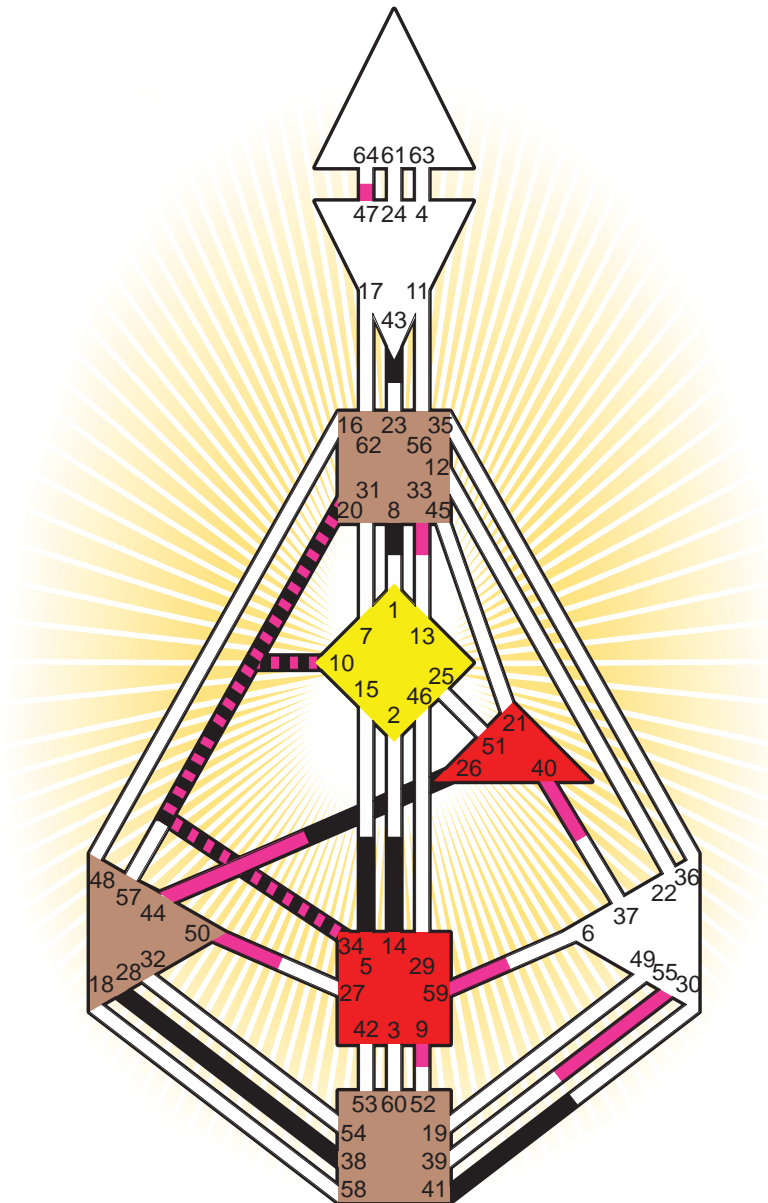

Definition Type

- No Definition
- Single Definition
- Split Definition
- Triple Split Definition
- Quadruple Split Definition

Mode

- To Wait
- To Do

Defined Centers

- Throat
- Head
- Ji
- Heart
- Sacral
- Root

Awareness

- Mental (Ajna)
- Intuitive (Spleen)
- Emotional (Solar Plexus)

	☉	⊕	☾	♈	♉	♊	♋	♌	♍	♎	♏	♐	♑
Personality	34.1	20.1	43.6	8.4	14.4	26.6	38.1	41.4	38.4	43.2	5.2	10.2	28.2
Design	59.3	55.3	33.6	20.3	34.3	40.3	47.5	34.5	10.6	44.4	9.5	10.1	50.4