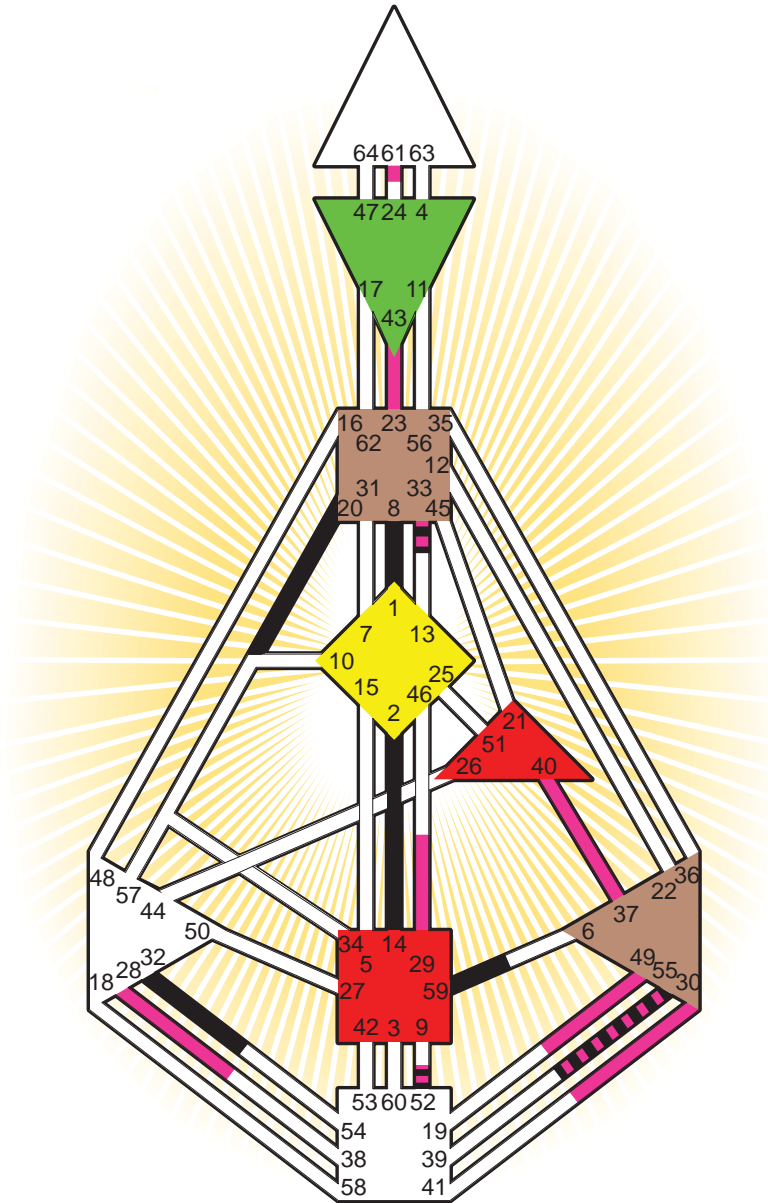

ZEN HUMAN DESIGN

INDIVIDUAL CHART

Pope John Paul II

Personality

Wadowice, PL
 18. May 1920
 17:30:00 EET
 15:30:00 GMT

Design

19. February 1920
 07:13:48 GMT

Rodden Rating **B**

Definition Type

- No Definition
- Single Definition
- Split Definition
- Triple Split Definition
- Quadruple Split Definition

Mode

- To Wait
- To Do

Defined Centers

- Throat
- Head
- Ji
- Heart
- Sacral
- Root

Awareness

- Mental (Ajna)
- Intuitive (Spleen)
- Emotional (Solar Plexus)

	☉	⊕	☾	♋	♌	♍	♎	♏	♐	♑	♒	♓	
Personality	<u>8.4</u>	<u>14.4</u>	<u>20.3</u>	<u>1.3</u>	<u>2.3</u>	<u>2.6</u>	<u>2.2</u>	<u>32.2</u>	<u>33.4</u>	<u>59.6</u>	<u>55.6</u>	<u>33.2</u>	<u>52.3</u>
Design	<u>30.6</u>	<u>29.6</u>	<u>49.4</u>	<u>43.1</u>	<u>23.1</u>	<u>37.5</u>	<u>61.5</u>	<u>28.5</u>	<u>33.4</u>	<u>40.4</u>	<u>55.2</u>	<u>33.3</u>	<u>52.3</u>