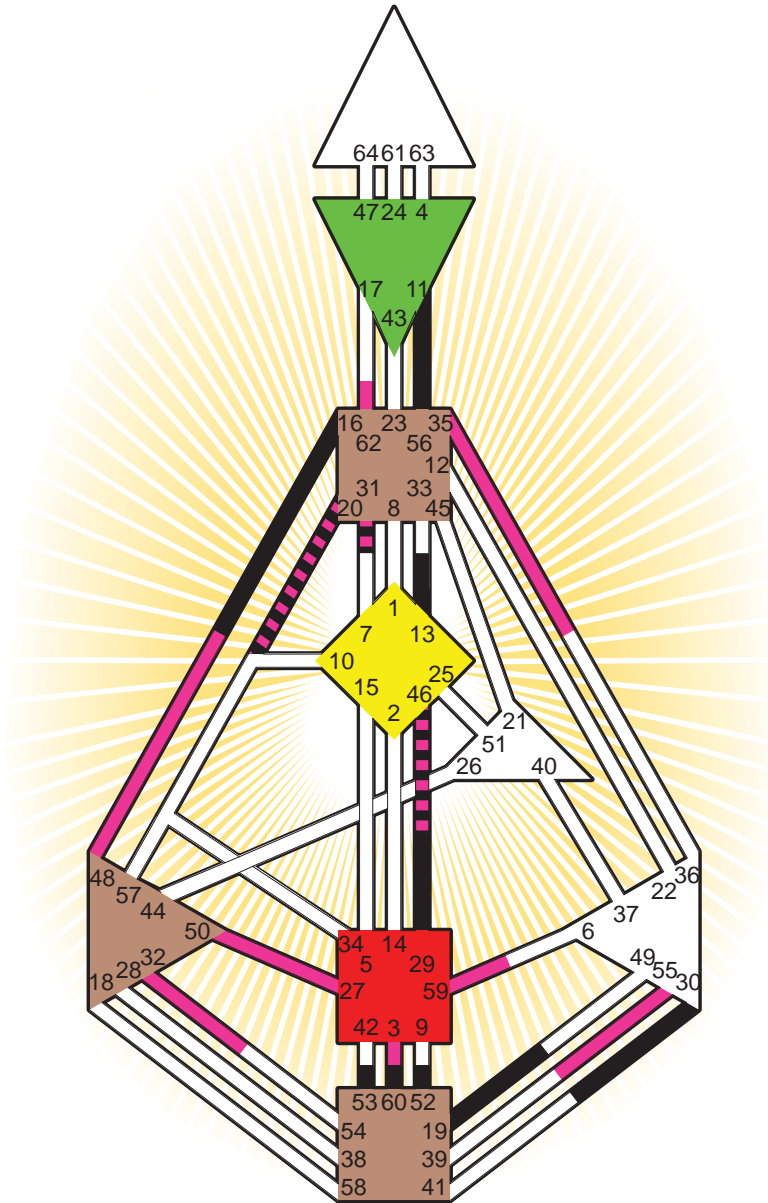

Definition Type

- No Definition
- Single Definition
- Split Definition
- Triple Split Definition
- Quadruple Split Definition

Mode

- To Wait
- To Do

Defined Centers

- Throat
- Head
- Ji
- Heart
- Sacral
- Root

Awareness

- Mental (Ajna)
- Intuitive (Spleen)
- Emotional (Solar Plexus)

	☉	⊕	☾	♋	♌	♍	♎	♏	♐	♑	♒	♓	
Personality	60.3	56.3	52.6	29.1	30.1	19.2	13.1	11.3	53.5	16.1	20.1	46.4	31.5
Design	50.5	3.5	27.6	59.3	55.3	48.4	32.5	32.4	62.5	35.1	20.4	46.3	31.6