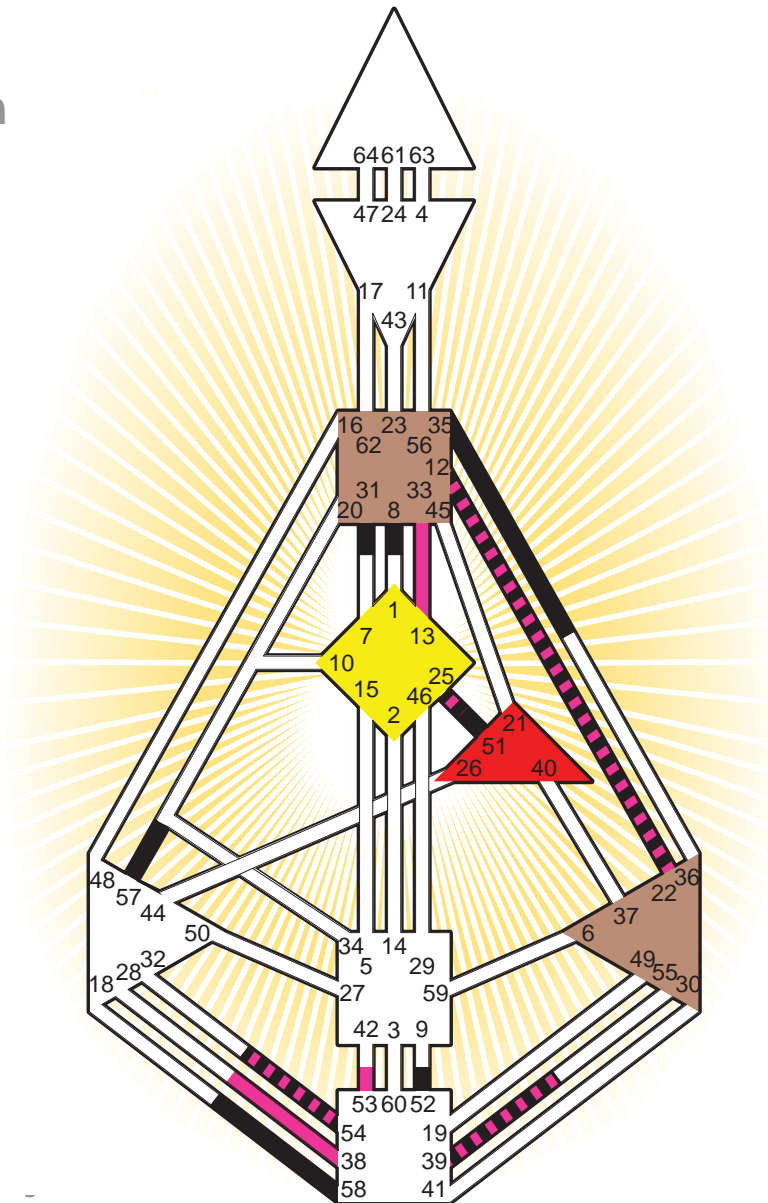

ZEN HUMAN DESIGN

INDIVIDUAL CHART

Herbert von Karajan

Personality

Salzburg, A
 5. April 1908
 22:30:00 MET
 21:30:00 GMT

Design

9. January 1908
 08:21:10 GMT

Rodden Rating **AA**

Definition Type

- No Definition
- Single Definition
- Split Definition
- Triple Split Definition
- Quadruple Split Definition

Mode

- To Wait
- To Do

Defined Centers

- Throat
- Head
- Ji
- Heart
- Sacral
- Root

Awareness

- Mental (Ajna)
- Intuitive (Spleen)
- Emotional (Solar Plexus)

	☉	⊕	☾	♋	♌	♍	♎	♏	♐	♑	♒	♓	
Personality	<u>51.1</u>	<u>57.1</u>	<u>35.4</u>	<u>52.6</u>	<u>58.6</u>	<u>22.3</u>	<u>8.6</u>	<u>8.5</u>	<u>31.2</u>	<u>25.5</u>	<u>54.2</u>	<u>39.3</u>	<u>12.1</u>
Design	<u>54.3</u>	<u>53.3</u>	<u>25.5</u>	<u>39.6</u>	<u>38.6</u>	<u>38.6</u>	<u>13.4</u>	<u>25.1</u>	<u>33.4</u>	<u>22.6</u>	<u>38.4</u>	<u>39.5</u>	<u>12.1</u>