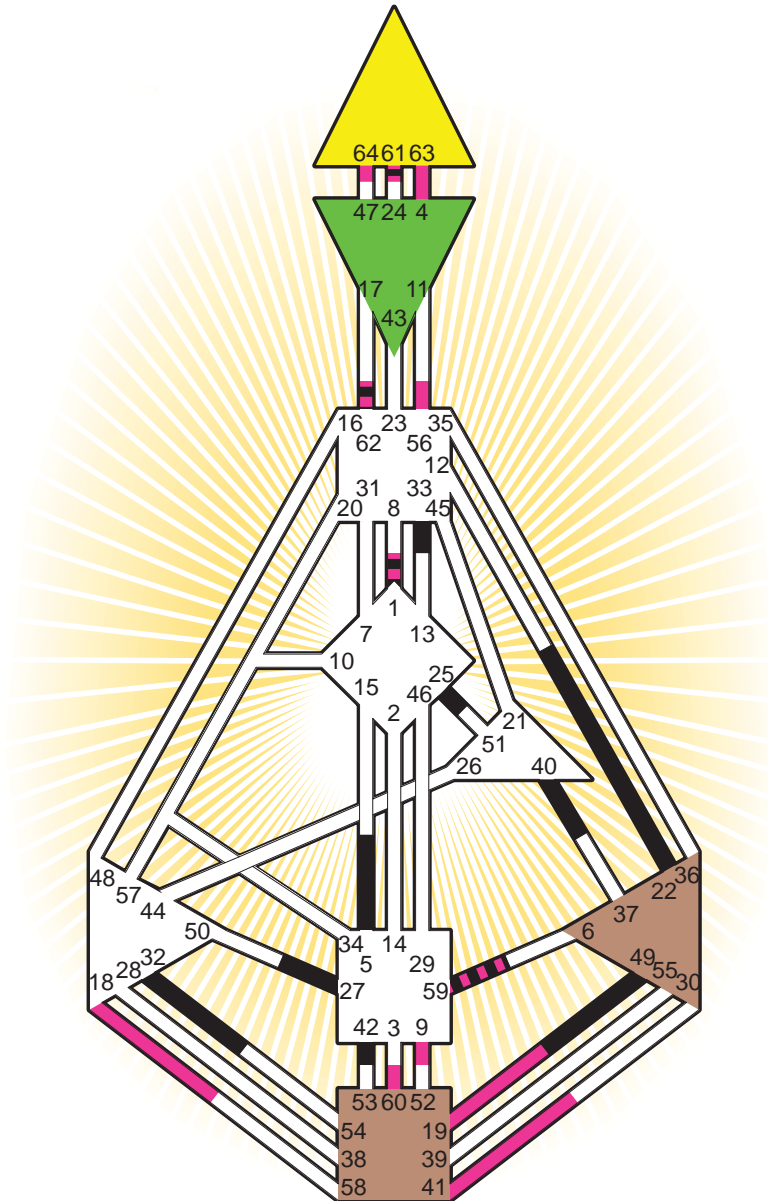

ZEN HUMAN DESIGN

INDIVIDUAL CHART

Garry Kasparov

Personality

Baku, ASB
 13. April 1963
 23:45:00 R4T
 19:45:00 GMT

Design

16. January 1963
 00:48:07 GMT

Rodden Rating **B**

Definition Type

- No Definition
- Single Definition
- Split Definition
- Triple Split Definition
- Quadruple Split Definition

Mode

- To Wait
- To Do

Defined Centers

- Throat ■ Head
- Ji ■ Heart
- Sacral ■ Root

Awareness

- Mental (Ajna)
- Intuitive (Spleen)
- Emotional (Solar Plexus)

	☉	⊕	☾	♋	♌	♍	♎	♏	♐	♑	♒	♓	
Personality	42.3	32.3	5.5	62.5	61.5	27.6	22.1	33.3	25.5	<u>49.3</u>	59.2	1.2	40.5
Design	61.5	62.5	18.2	56.4	60.4	41.3	9.3	<u>4.4</u>	<u>63.1</u>	<u>19.5</u>	59.5	1.3	64.1