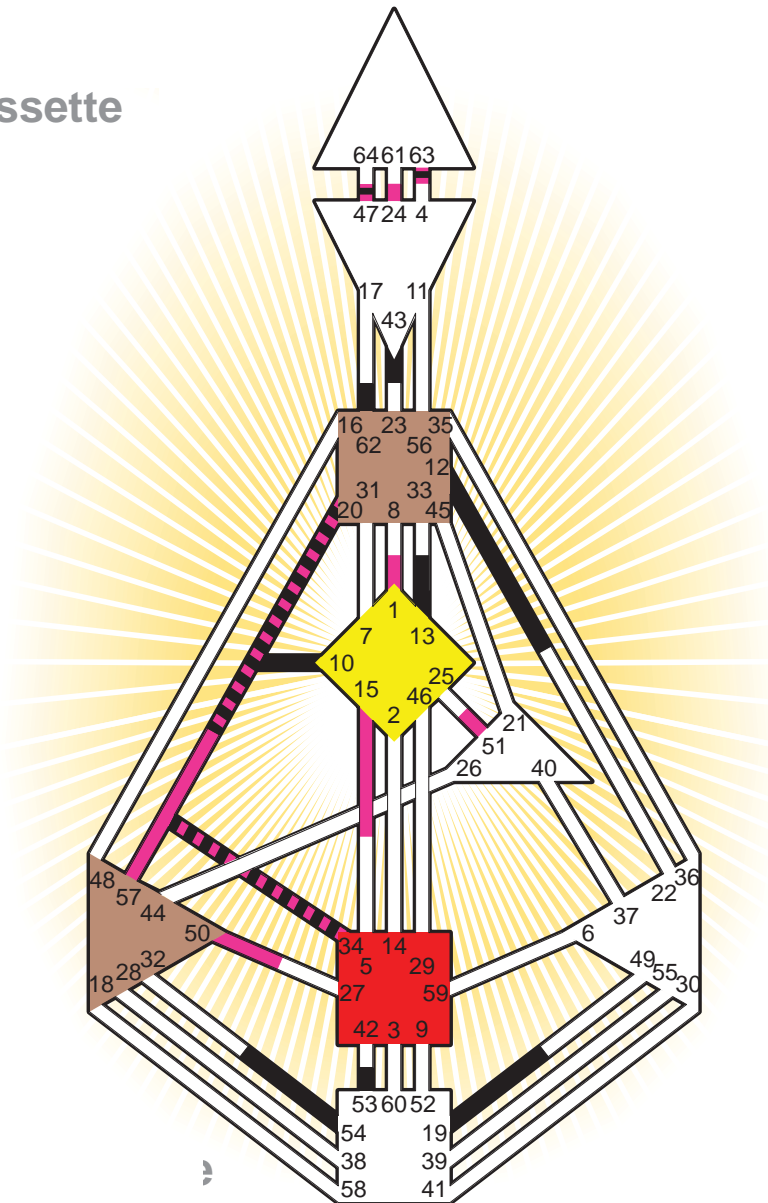

#### Definition Type

- No Definition
- Single Definition
- Split Definition
- Triple Split Definition
- Quadruple Split Definition

#### Mode

- To Wait
- To Do

#### Defined Centers

- Throat
- Head
- Sacral
- Heart
- Root

#### Awareness

- Mental (Ajna)
- Intuitive (Spleen)
- Emotional (Solar Plexus)

	☉	☊	☋	♈	♉	♊	♋	♌	♍	♎	♏	♐	♑
Personality	54.2	53.2	62.2	<u>20.5</u>	<u>34.5</u>	<u>10.2</u>	13.1	19.5	12.2	63.2	47.3	43.3	47.2
Design	<u>57.4</u>	51.4	24.3	<u>20.6</u>	<u>34.6</u>	<u>50.3</u>	<u>34.4</u>	<u>34.6</u>	15.4	63.1	47.1	1.6	47.1