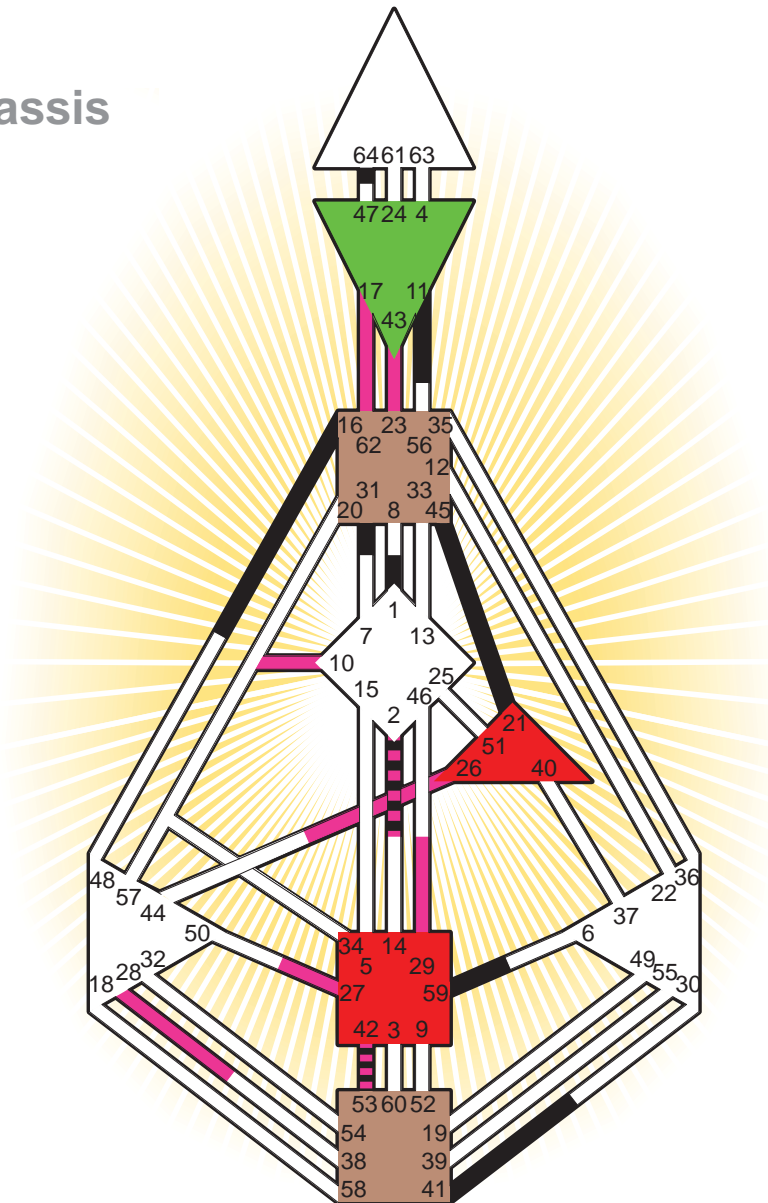

Definition Type

- No Definition
- Single Definition
- Split Definition
- Triple Split Definition
- Quadruple Split Definition

Mode

- To Wait
- To Do

Defined Centers

- Throat
- Head
- Ji
- Heart
- Sacral
- Root

Awareness

- Mental (Ajna)
- Intuitive (Spleen)
- Emotional (Solar Plexus)

	☉	⊕	☾	♈	♉	♊	♋	♌	♍	♎	♏	♐	♑
Personality	31.4	41.4	<u>42.6</u>	2.5	1.5	31.1	<u>45.6</u>	64.4	16.5	11.3	<u>21.2</u>	59.1	<u>53.4</u>
Design	27.6	28.6	26.6	<u>23.3</u>	<u>43.3</u>	2.6	<u>42.5</u>	<u>62.2</u>	<u>23.1</u>	<u>10.3</u>	<u>17.6</u>	<u>29.5</u>	<u>53.2</u>