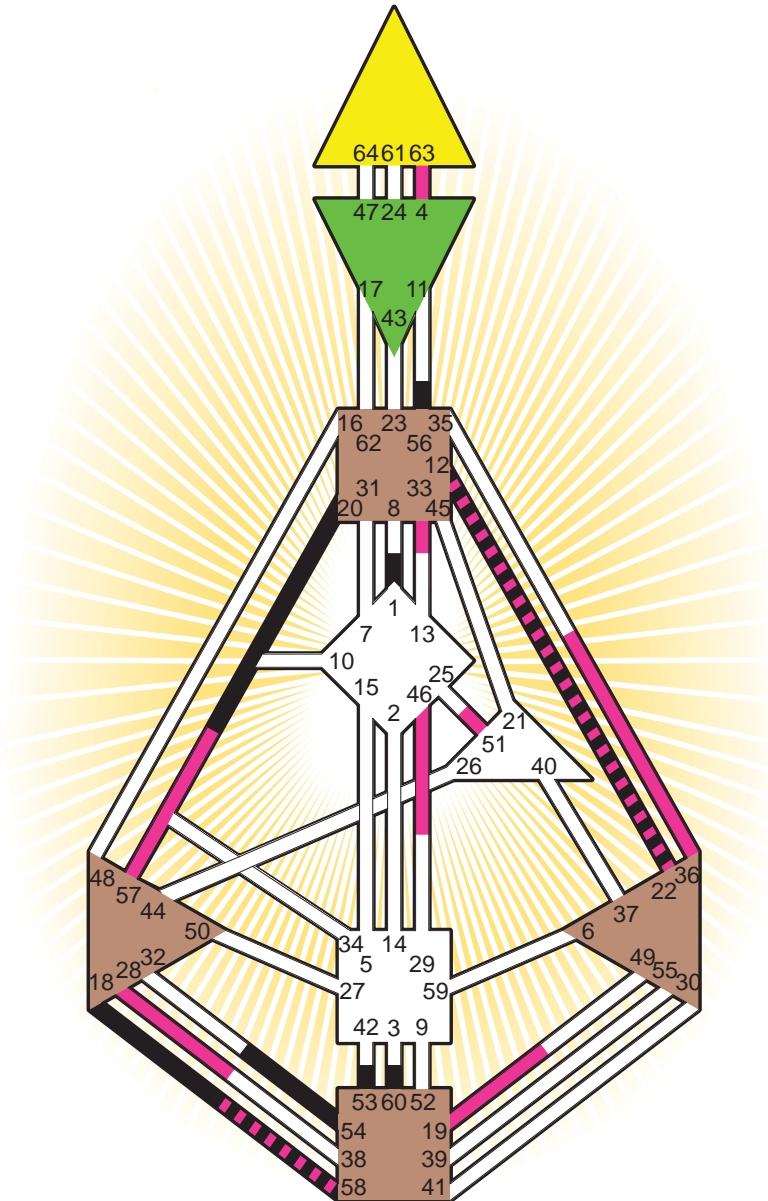

ZEN HUMAN DESIGN

INDIVIDUAL CHART

Johannes Kepler

Personality

Weil der Stadt, D
 27. December 1571
 14:37:00 LMT
 14:01:32 GMT

Design

1. October 1571
 13:07:32 GMT

Rodden Rating **B**

Definition Type

- No Definition
- Single Definition
- Split Definition
- Triple Split Definition
- Quadruple Split Definition

Mode

- To Wait
- To Do

Defined Centers

- Throat
- Head
- Ji
- Heart
- Sacral
- Root

Awareness

- Mental (Ajna)
- Intuitive (Spleen)
- Emotional (Solar Plexus)

	☉	⊕	☾	♋	♌	♍	♎	♏	♐	♑	♒	♓	
Personality	54.1	53.1	<u>20.5</u>	56.6	60.6	<u>58.2</u>	54.4	<u>18.5</u>	<u>22.2</u>	1.1	<u>58.6</u>	<u>12.2</u>	<u>22.6</u>
Design	<u>57.3</u>	<u>51.3</u>	<u>36.3</u>	<u>33.2</u>	<u>19.2</u>	<u>28.4</u>	<u>46.2</u>	<u>4.5</u>	<u>63.4</u>	<u>28.3</u>	<u>58.1</u>	<u>12.4</u>	<u>22.6</u>