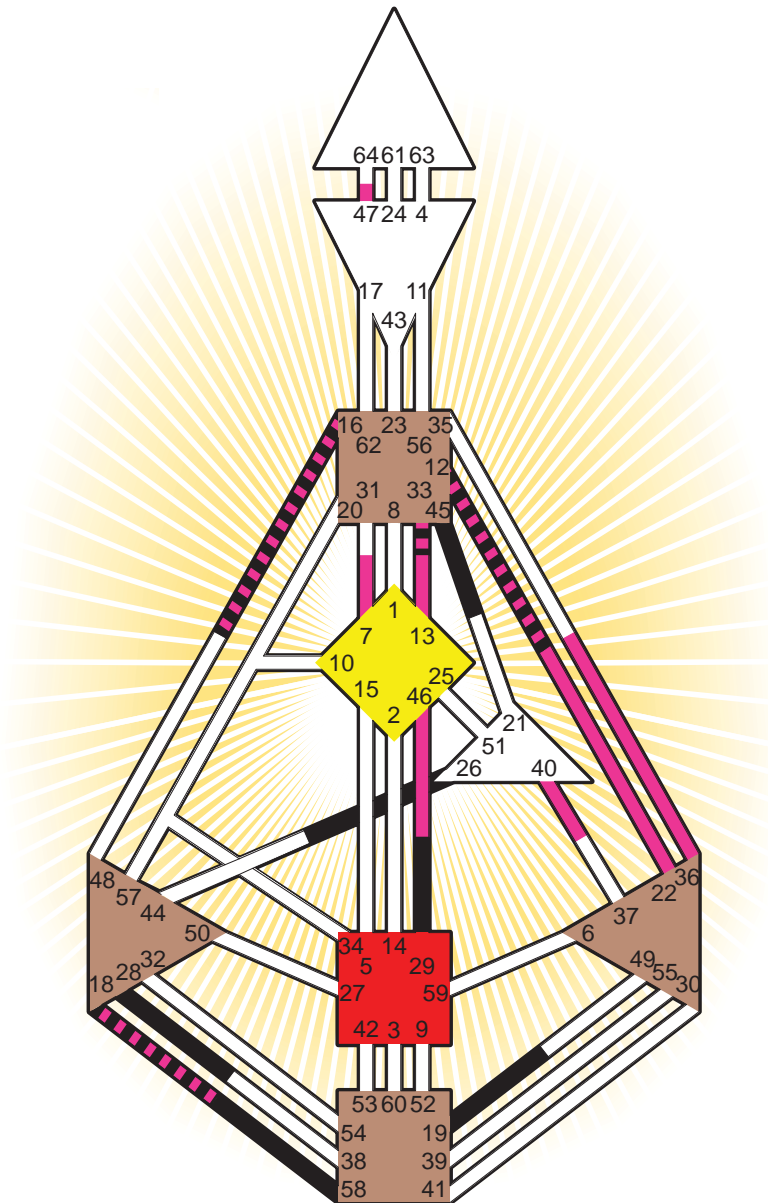

ZEN HUMAN DESIGN

INDIVIDUAL CHART

John Kerry

Personality

Denver, CO
 11. December 1943
 07:10:00 MWT
 13:10:00 GMT

Design

14. September 1943
 07:44:15 GMT

Rodden Rating **A**

Definition Type

- No Definition
- Single Definition
- Split Definition
- Triple Split Definition
- Quadruple Split Definition

Mode

- To Wait
- To Do

Defined Centers

- Throat
- Head
- Ji
- Heart
- Sacral
- Root

Awareness

- Mental (Ajna)
- Intuitive (Spleen)
- Emotional (Solar Plexus)

| | ☉ | ⊕ | ☾ | ♋ | ♌ | ♍ | ♎ | ♏ | ♐ | ♑ | ♒ | ♓ | |
|--------------------|------|-------------|------|-------------|-------------|-------------|------|------|-------------|-------------|------|-------------|-------------|
| Personality | 26.2 | 45.2 | 45.1 | <u>33.1</u> | 19.1 | <u>58.2</u> | 28.2 | 16.6 | <u>29.3</u> | <u>12.1</u> | 16.1 | <u>18.1</u> | <u>33.1</u> |
| Design | 47.4 | <u>22.4</u> | 36.1 | 7.3 | <u>13.3</u> | <u>18.6</u> | 40.3 | 16.6 | 7.4 | <u>12.4</u> | 16.4 | <u>46.4</u> | <u>33.1</u> |