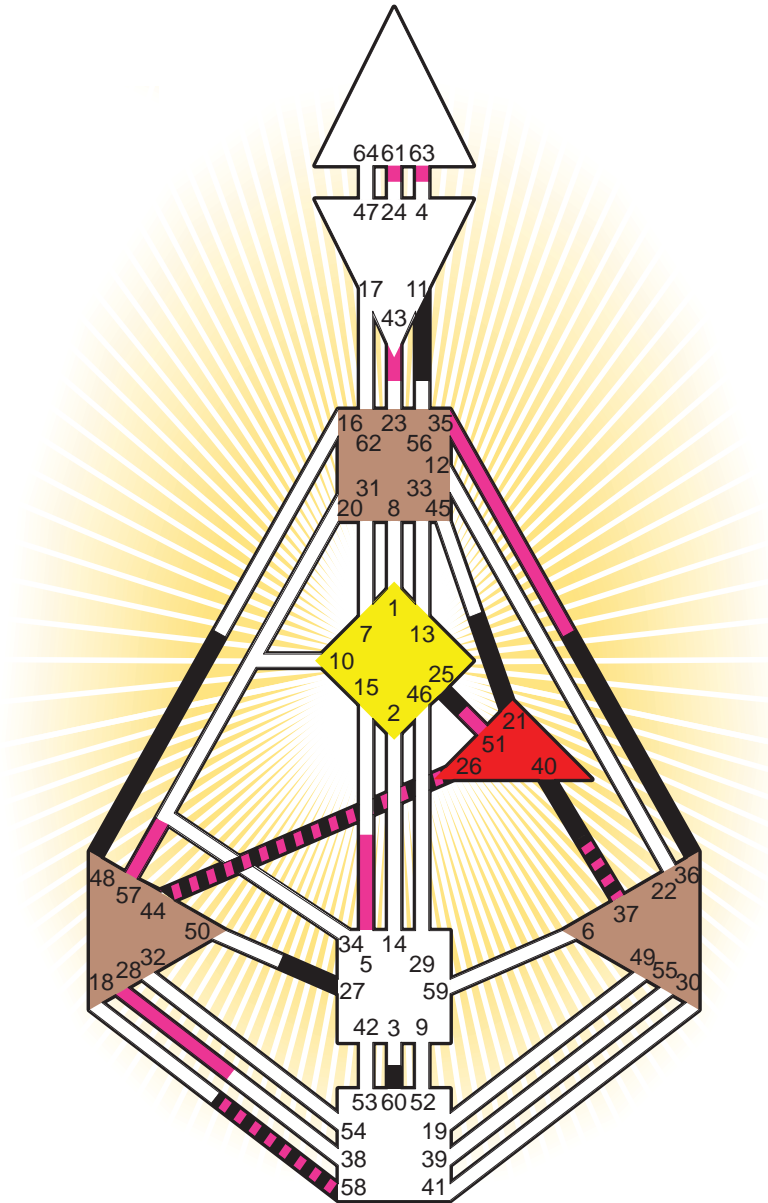

ZEN HUMAN DESIGN

INDIVIDUAL CHART

Kesha

Personality

Los Angeles, CA
 1. March 1987
 00:10:00 PST
 08:10:00 GMT

Design

4. December 1986
 15:57:10 GMT

Rodden Rating **A**

Definition Type

- No Definition
- Single Definition
- Split Definition
- Triple Split Definition
- Quadruple Split Definition

Mode

- To Wait
- To Do

Defined Centers

- Throat
- Head
- Ji
- Heart
- Sacral
- Root

Awareness

- Mental (Ajna)
- Intuitive (Spleen)
- Emotional (Solar Plexus)

	☉	⊕	☾	♋	♌	♍	♎	♏	♐	♑	♒	♓	
Personality	<u>37.5</u>	<u>40.5</u>	<u>36.6</u>	<u>21.3</u>	<u>48.3</u>	<u>37.2</u>	<u>60.2</u>	<u>27.5</u>	<u>25.2</u>	<u>26.4</u>	<u>11.4</u>	<u>58.4</u>	<u>44.3</u>
Design	<u>5.1</u>	<u>35.1</u>	<u>61.4</u>	<u>51.5</u>	<u>57.5</u>	<u>43.5</u>	<u>28.5</u>	<u>37.1</u>	<u>63.3</u>	<u>5.1</u>	<u>26.6</u>	<u>58.1</u>	<u>44.2</u>