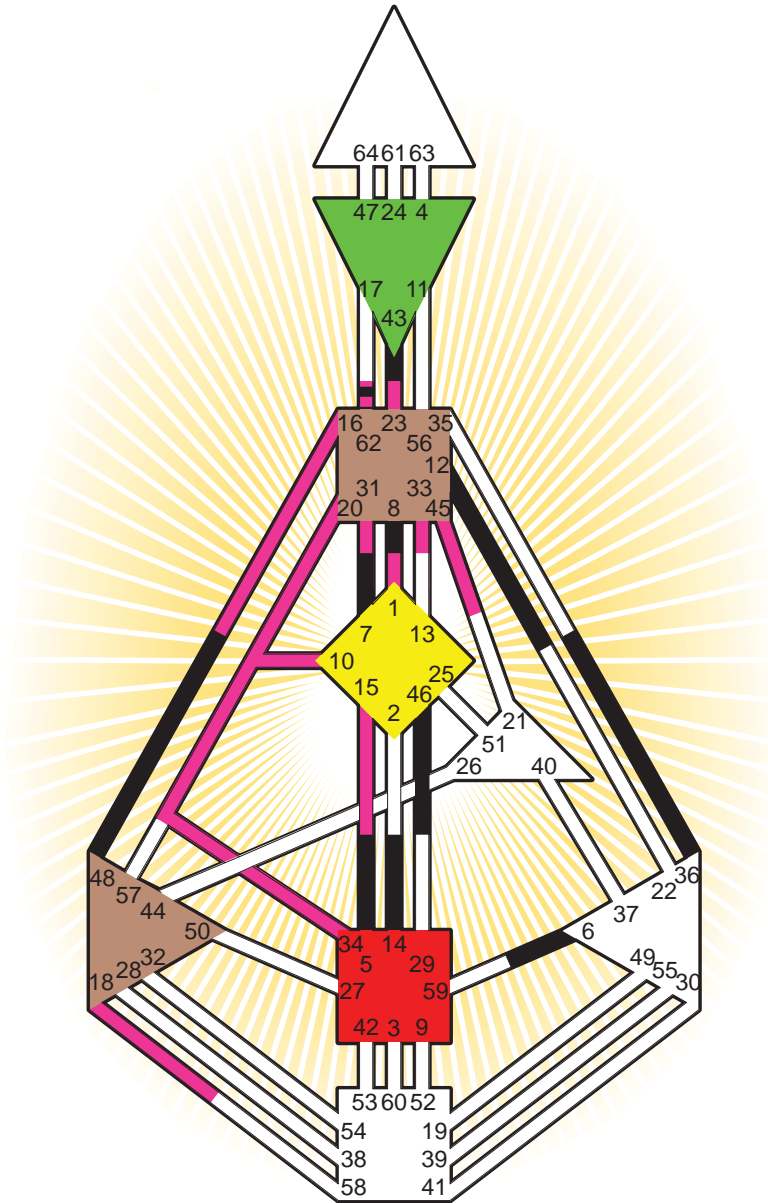

ZEN HUMAN DESIGN

INDIVIDUAL CHART

Stephen King

Personality

Portland, ME
 21. September 1947
 01:30:00 EDT
 05:30:00 GMT

Design

21. June 1947
 15:01:07 GMT

Rodden Rating **A**

Definition Type

- No Definition
- Single Definition
- Split Definition
- Triple Split Definition
- Quadruple Split Definition

Mode

- To Wait
- To Do

Defined Centers

- Throat
- Head
- Ji
- Heart
- Sacral
- Root

Awareness

- Mental (Ajna)
- Intuitive (Spleen)
- Emotional (Solar Plexus)

	☉	⊕	☾	♋	♌	♍	♎	♏	♐	♑	♒	♓	
Personality	6.6	36.6	5.6	8.1	14.1	48.6	46.5	62.4	43.6	7.6	12.4	48.1	7.2
Design	15.2	10.2	33.1	20.3	34.3	62.4	16.4	23.5	1.6	31.6	45.6	18.5	33.5