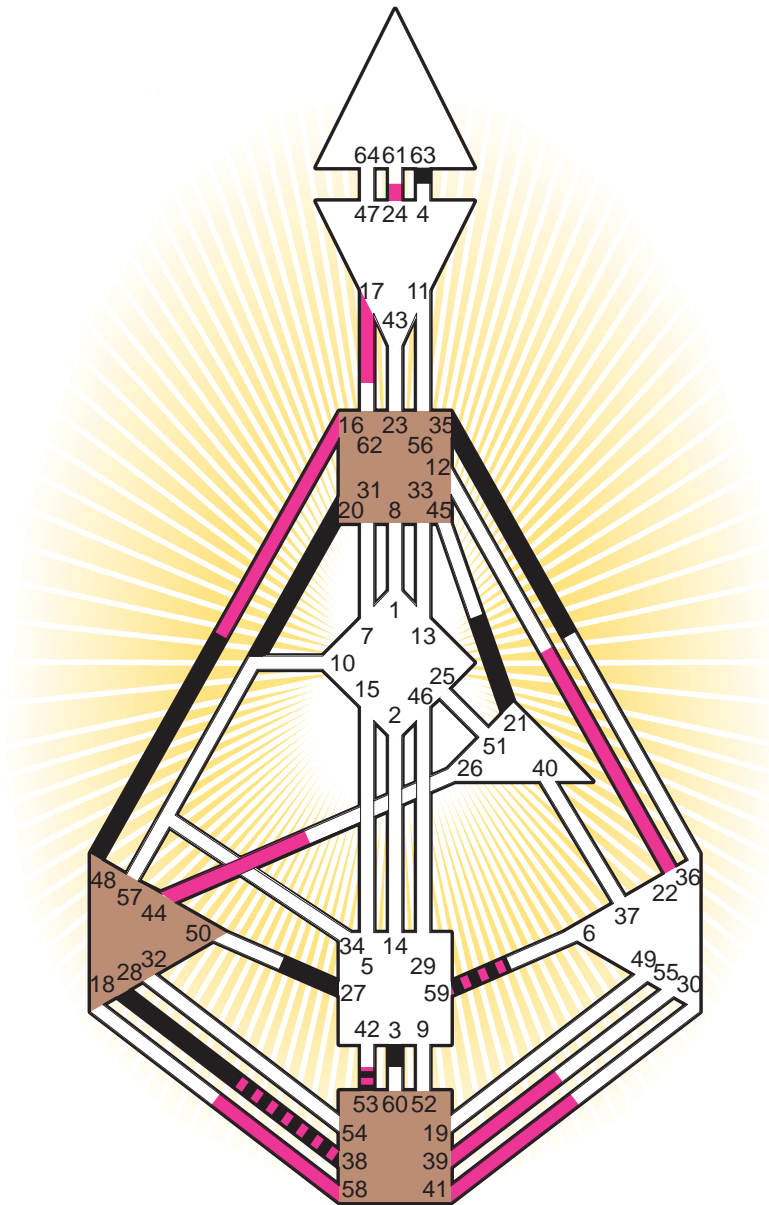

ZEN HUMAN DESIGN

INDIVIDUAL CHART

Helmut Kohl

Personality

Oggersheim, D
 3. April 1930
 06:30:00 MET
 05:30:00 GMT

Design

5. January 1930
 18:52:00 GMT

Rodden Rating **AA**

Definition Type

- No Definition
- Single Definition
- Split Definition
- Triple Split Definition
- Quadruple Split Definition

Mode

- To Wait
- To Do

Defined Centers

- Throat
- Head
- Ji
- Heart
- Sacral
- Root

Awareness

- Mental (Ajna)
- Intuitive (Spleen)
- Emotional (Solar Plexus)

| | ☉ | ⊕ | ☾ | ♈ | ♉ | ♊ | ♋ | ♌ | ♍ | ♎ | ♏ | ♐ | ♑ |
|-------------|-------------|-------------|------|------|-------------|------|------|------|-------------|-------------|------|------|------|
| Personality | 21.4 | <u>48.4</u> | 20.1 | 27.1 | <u>28.1</u> | 21.6 | 3.1 | 63.3 | 35.1 | <u>38.3</u> | 21.3 | 59.2 | 53.3 |
| Design | <u>38.6</u> | <u>39.6</u> | 22.2 | 24.3 | <u>44.3</u> | 41.3 | 58.4 | 58.2 | <u>16.2</u> | <u>58.1</u> | 17.4 | 59.4 | 53.4 |