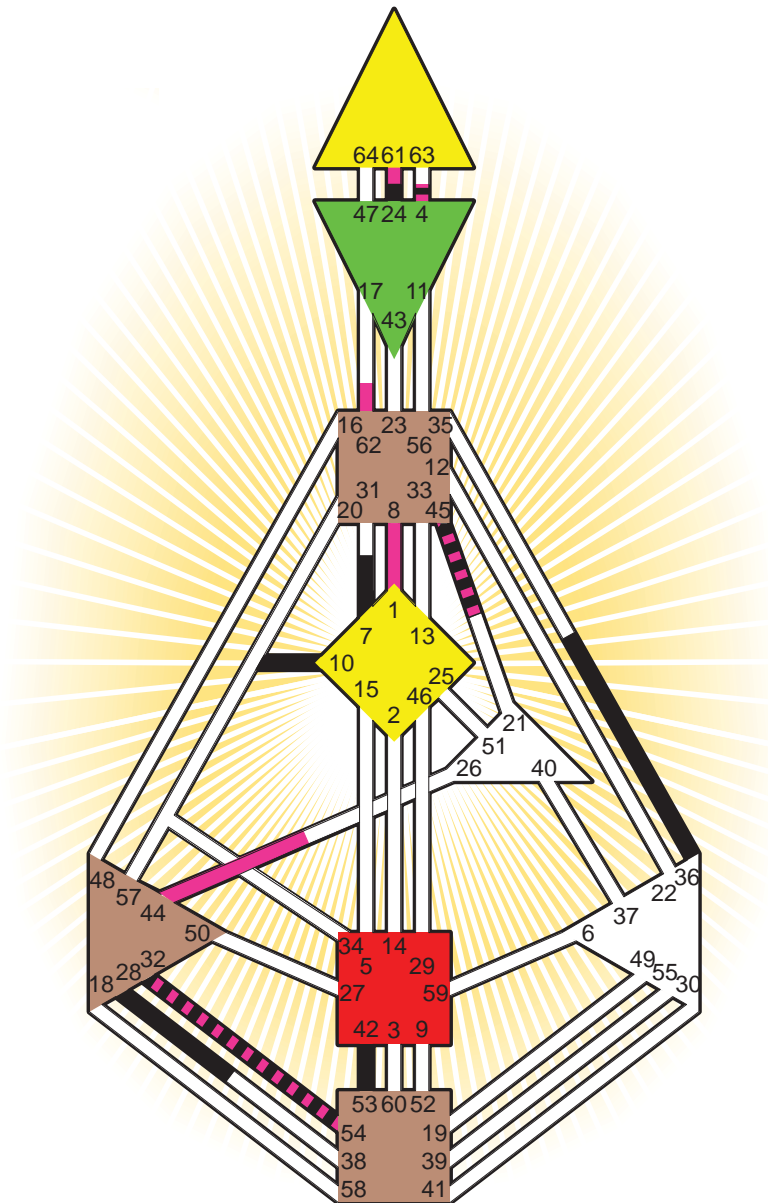

ZEN HUMAN DESIGN

INDIVIDUAL CHART

Jon Krakauer

Personality

Newton, MA
12. April 1954
00:55:00 EST
05:55:00 GMT

Design

14. January 1954
11:50:18 GMT

Rodden Rating **AA**

Definition Type

- ☐ No Definition
- ☐ Single Definition
- ☐ Split Definition
- ☒ Triple Split Definition
- ☐ Quadruple Split Definition

Mode

- ☒ To Wait
- ☐ To Do

Defined Centers

- ☒ Throat
- ☒ Head
- ☒ Ji
- ☐ Heart
- ☒ Sacral
- ☐ Root

Awareness

- ☒ Mental (Ajna)
- ☐ Intuitive (Spleen)
- ☐ Emotional (Solar Plexus)

	☉	⊕	☾	♋	♌	♍	♎	♏	♐	♑	♒	♓	
Personality	42.2	32.2	7.3	54.5	53.5	36.6	24.3	10.2	45.6	28.6	53.5	32.5	4.5
Design	61.4	62.4	8.2	61.4	62.4	61.4	54.6	1.2	45.1	44.1	62.1	32.6	4.6