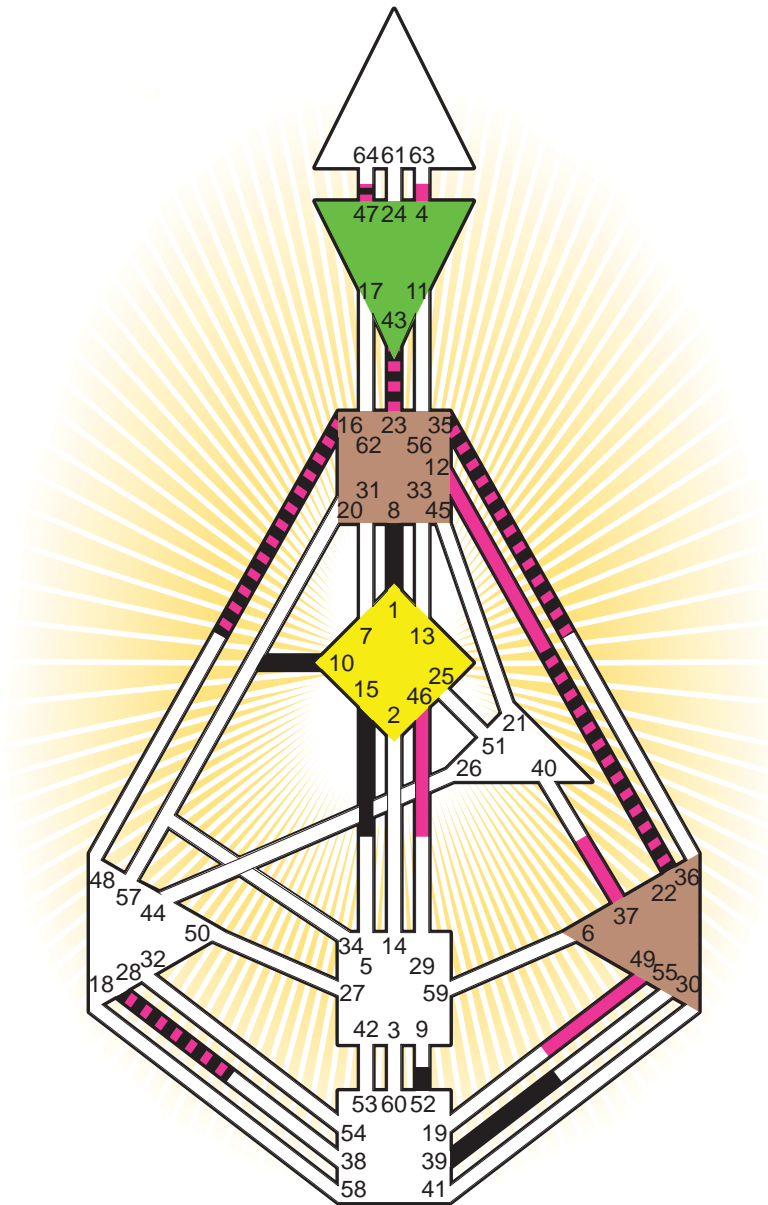

ZEN HUMAN DESIGN

INDIVIDUAL CHART

Jiddu Krishnamurti

Personality

Madanapalle, IND
 12. May 1895
 12:25:00 LMT
 07:11:00 GMT

Design

12. February 1895
 05:22:46 GMT

Rodden Rating **B**

Definition Type

- No Definition
- Single Definition
- Split Definition
- Triple Split Definition
- Quadruple Split Definition

Mode

- To Wait
- To Do

Defined Centers

- Throat
- Head
- Ji
- Heart
- Sacral
- Root

Awareness

- Mental (Ajna)
- Intuitive (Spleen)
- Emotional (Solar Plexus)

	☉	⊕	☾	♋	♌	♍	♎	♏	♐	♑	♒	♓	
Personality	<u>23.3</u>	<u>43.3</u>	10.4	<u>22.3</u>	47.3	<u>8.6</u>	15.1	39.3	52.2	28.1	<u>1.5</u>	35.4	16.6
Design	49.5	4.5	46.1	<u>22.6</u>	47.6	37.6	37.6	<u>23.2</u>	<u>12.4</u>	28.6	<u>43.2</u>	35.2	16.5