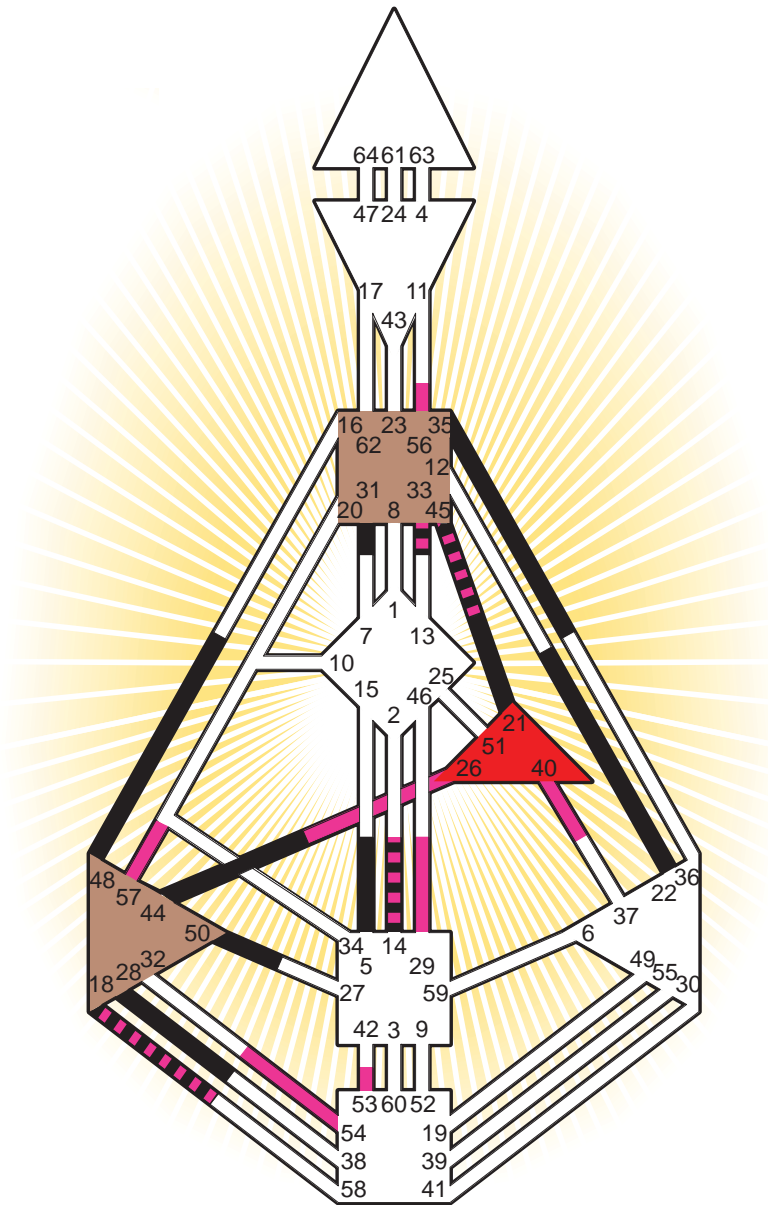

ZEN HUMAN DESIGN

INDIVIDUAL CHART

Dennis Kucinich

Personality

Cleveland, OH
 8. October 1946
 17:53:00 EST
 22:53:00 GMT

Design

9. July 1946
 21:46:43 GMT

Rodden Rating **AA**

Definition Type

- No Definition
- Single Definition
- Split Definition
- Triple Split Definition
- Quadruple Split Definition

Mode

- To Wait
- To Do

Defined Centers

- Throat
- Head
- Ji
- Heart
- Sacral
- Root

Awareness

- Mental (Ajna)
- Intuitive (Spleen)
- Emotional (Solar Plexus)

	☉	⊕	☾	♋	♌	♍	♎	♏	♐	♑	♒	♓	
Personality	48.6	<u>21.6</u>	22.4	35.3	5.3	50.6	14.2	<u>44.3</u>	28.1	31.6	<u>45.6</u>	18.6	33.6
Design	53.3	54.3	14.4	<u>45.4</u>	<u>26.4</u>	33.6	29.2	40.6	57.4	56.1	<u>45.3</u>	18.3	33.4