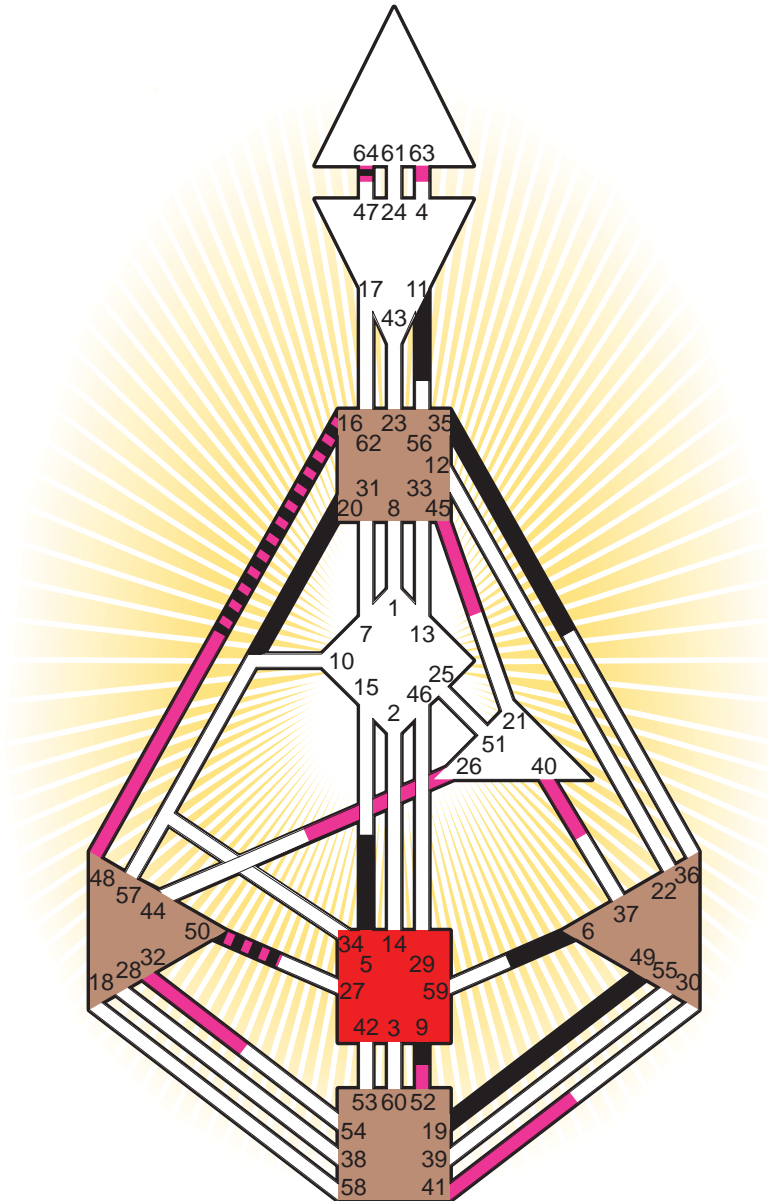

ZEN HUMAN DESIGN

INDIVIDUAL CHART

Fritz Lang

Personality

Vienna, A
 5. December 1890
 17:00:00 LMT
 15:54:32 GMT

Design

8. September 1890
 06:07:50 GMT

Rodden Rating **AA**

Definition Type

- No Definition
- Single Definition
- Split Definition
- Triple Split Definition
- Quadruple Split Definition

Mode

- To Wait
- To Do

Defined Centers

- Throat Head
- Ji Heart
- Sacral Root

Awareness

- Mental (Ajna)
- Intuitive (Spleen)
- Emotional (Solar Plexus)

	☉	⊕	☾	♋	♌	♍	♎	♏	♐	♑	♒	♓	
Personality	5.3	35.3	6.4	35.4	5.4	11.2	9.6	49.3	19.2	64.6	50.4	20.6	16.2
Design	64.5	63.5	52.6	45.4	26.4	48.3	50.6	26.4	41.2	40.3	32.5	16.2	16.3