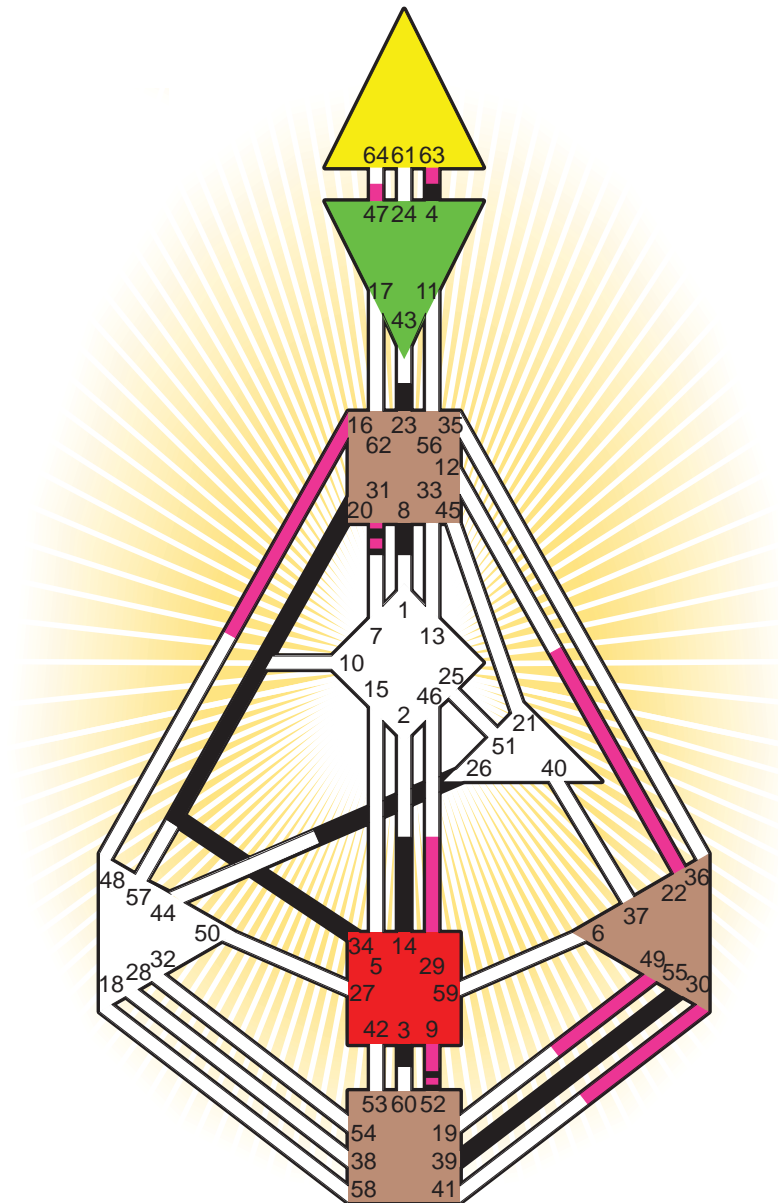

ZEN HUMAN DESIGN

INDIVIDUAL CHART

Liberace

Personality

West Allis, WI
 16. May 1919
 23:15:00 CWT
 04:15:00 GMT

Design

16. February 1919
 22:26:38 GMT

Rodden Rating **AA**

Definition Type

- No Definition
- Single Definition
- Split Definition
- Triple Split Definition
- Quadruple Split Definition

Mode

- To Wait
- To Do

Defined Centers

- Throat
- Ji
- Sacral
- Head
- Heart
- Root

Awareness

- Mental (Ajna)
- Intuitive (Spleen)
- Emotional (Solar Plexus)

	☉	⊕	☾	♋	♌	♍	♎	♏	♐	♑	♒	♓	
Personality	8.1	14.1	26.2	<u>34.4</u>	<u>20.4</u>	3.6	<u>52.2</u>	23.5	<u>39.5</u>	4.4	<u>55.2</u>	31.6	<u>52.2</u>
Design	30.3	29.3	47.4	<u>9.5</u>	<u>16.5</u>	49.4	22.1	<u>63.6</u>	<u>52.3</u>	29.1	30.4	31.6	<u>52.1</u>