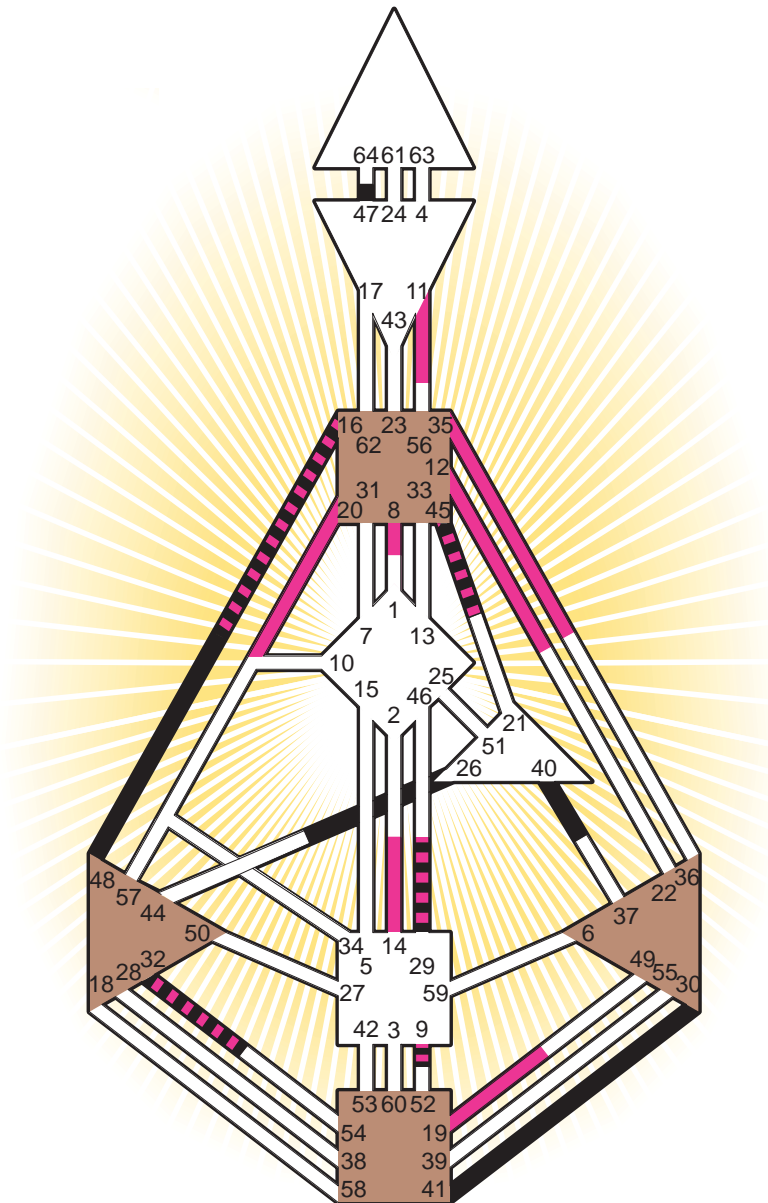

#### Definition Type

- No Definition
- Single Definition
- Split Definition
- Triple Split Definition
- Quadruple Split Definition

#### Mode

- To Wait
- To Do

#### Defined Centers

- Throat
- Head
- Ji
- Heart
- Sacral
- Root

#### Awareness

- Mental (Ajna)
- Intuitive (Spleen)
- Emotional (Solar Plexus)

	☉	⊕	☾	♋	♌	♍	♎	♏	♐	♑	♒	♓	
<b>Personality</b>	29.4	<u>30.4</u>	32.2	45.5	26.5	47.5	<u>48.2</u>	9.6	<u>41.3</u>	40.1	32.4	<u>16.2</u>	<u>16.3</u>
<b>Design</b>	8.6	14.6	45.3	12.2	11.2	35.2	45.6	9.4	19.5	29.4	32.3	20.5	<u>16.1</u>