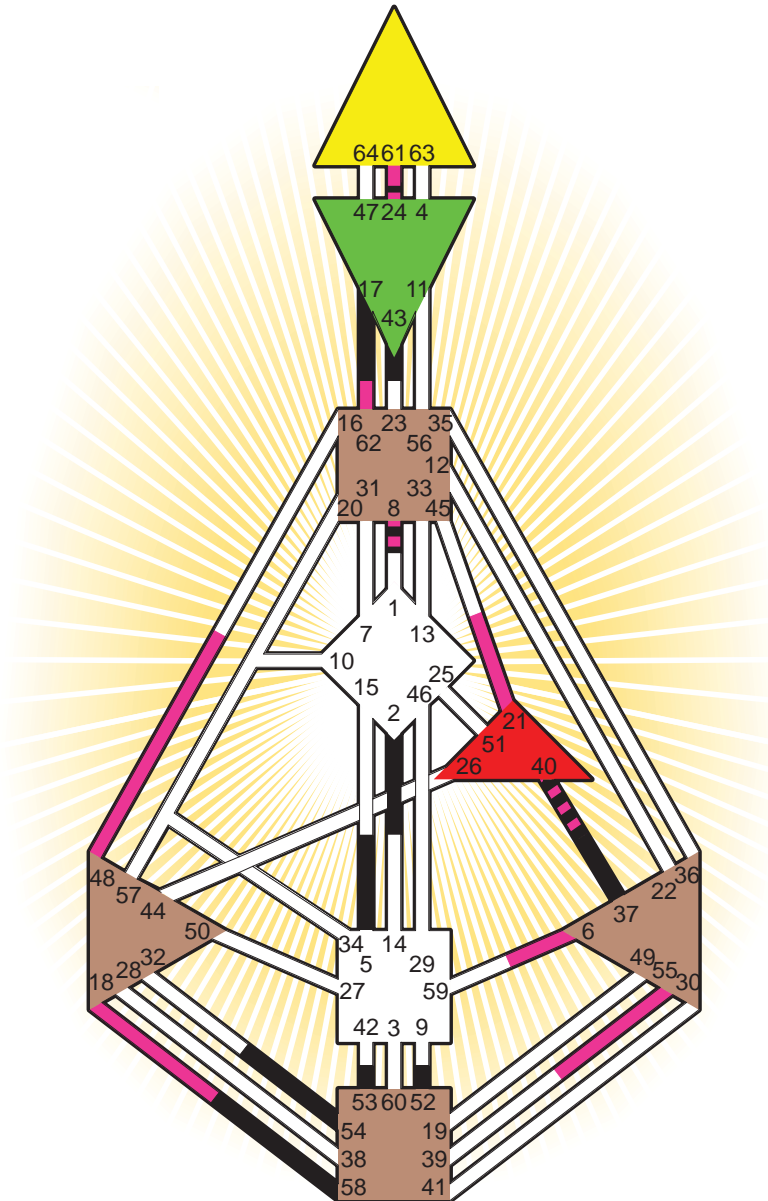

ZEN HUMAN DESIGN

INDIVIDUAL CHART

Ramana Maharshi

Personality

Madurai, IND
 30. December 1879
 01:00:00 LMT
 19:47:32 GMT

Design

3. October 1879
 09:14:01 GMT

Rodden Rating C

Definition Type

- No Definition
- Single Definition
- Split Definition
- Triple Split Definition
- Quadruple Split Definition

Mode

- To Wait
- To Do

Defined Centers

- Throat
- Head
- Ji
- Heart
- Sacral
- Root

Awareness

- Mental (Ajna)
- Intuitive (Spleen)
- Emotional (Solar Plexus)

	☉	⊕	☾	♋	♌	♍	♎	♏	♐	♑	♒	♓	
Personality	<u>58.5</u>	<u>52.5</u>	<u>53.6</u>	<u>54.1</u>	<u>53.1</u>	<u>5.5</u>	<u>43.5</u>	<u>2.1</u>	<u>37.4</u>	<u>17.6</u>	<u>40.4</u>	<u>24.2</u>	<u>8.2</u>
Design	<u>48.1</u>	<u>21.1</u>	<u>24.6</u>	<u>61.1</u>	<u>62.1</u>	<u>18.5</u>	<u>6.3</u>	<u>8.5</u>	<u>55.5</u>	<u>21.4</u>	<u>40.2</u>	<u>24.5</u>	<u>8.3</u>