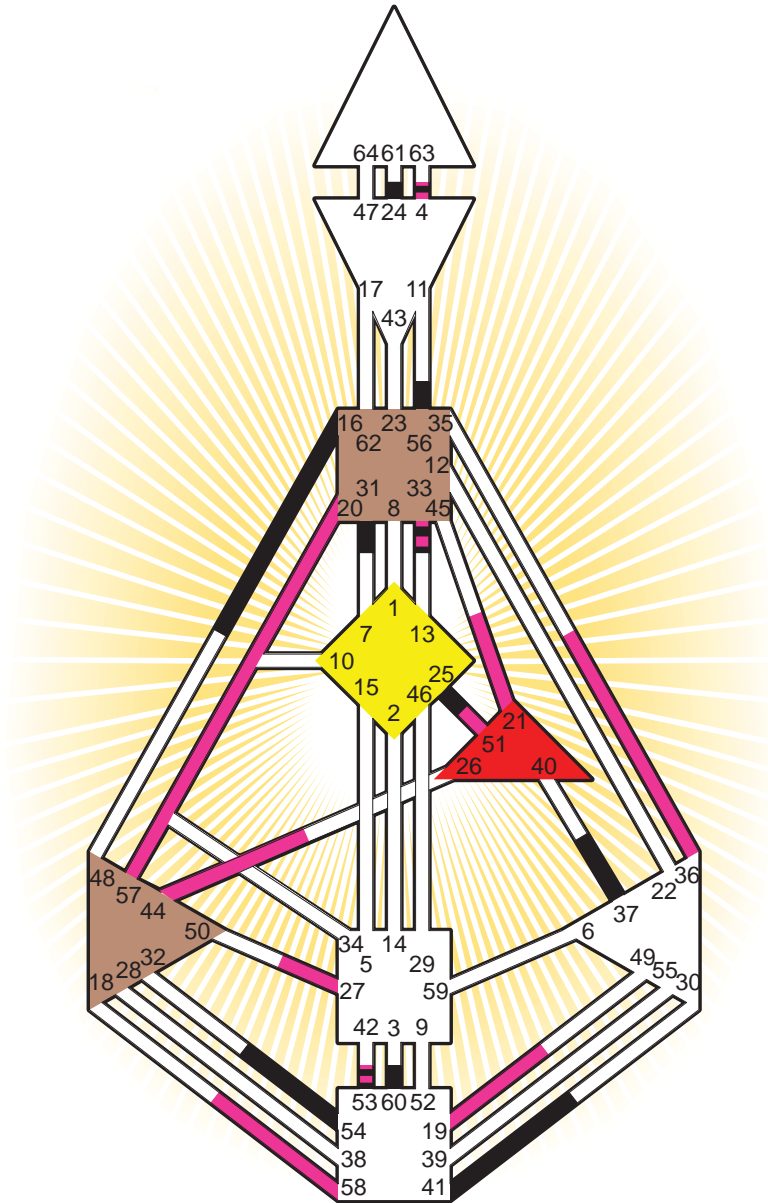

ZEN HUMAN DESIGN

INDIVIDUAL CHART

Gustav Mahler

Personality

Kalisch, CS
 7. July 1860
 22:15:00 LMT
 21:13:48 GMT

Design

7. April 1860
 11:36:04 GMT

Rodden Rating C

Definition Type

- No Definition
- Single Definition
- Split Definition
- Triple Split Definition
- Quadruple Split Definition

Mode

- To Wait
- To Do

Defined Centers

- Throat
- Head
- Ji
- Heart
- Sacral
- Root

Awareness

- Mental (Ajna)
- Intuitive (Spleen)
- Emotional (Solar Plexus)

	☉	⊕	☾	♋	♌	♍	♎	♏	♐	♑	♒	♓	
Personality	53.1	54.1	37.4	41.1	31.1	33.5	31.1	60.2	56.6	4.6	16.5	25.2	24.2
Design	51.3	57.3	44.2	19.1	33.1	21.1	20.1	58.5	53.2	4.1	20.6	36.6	27.6