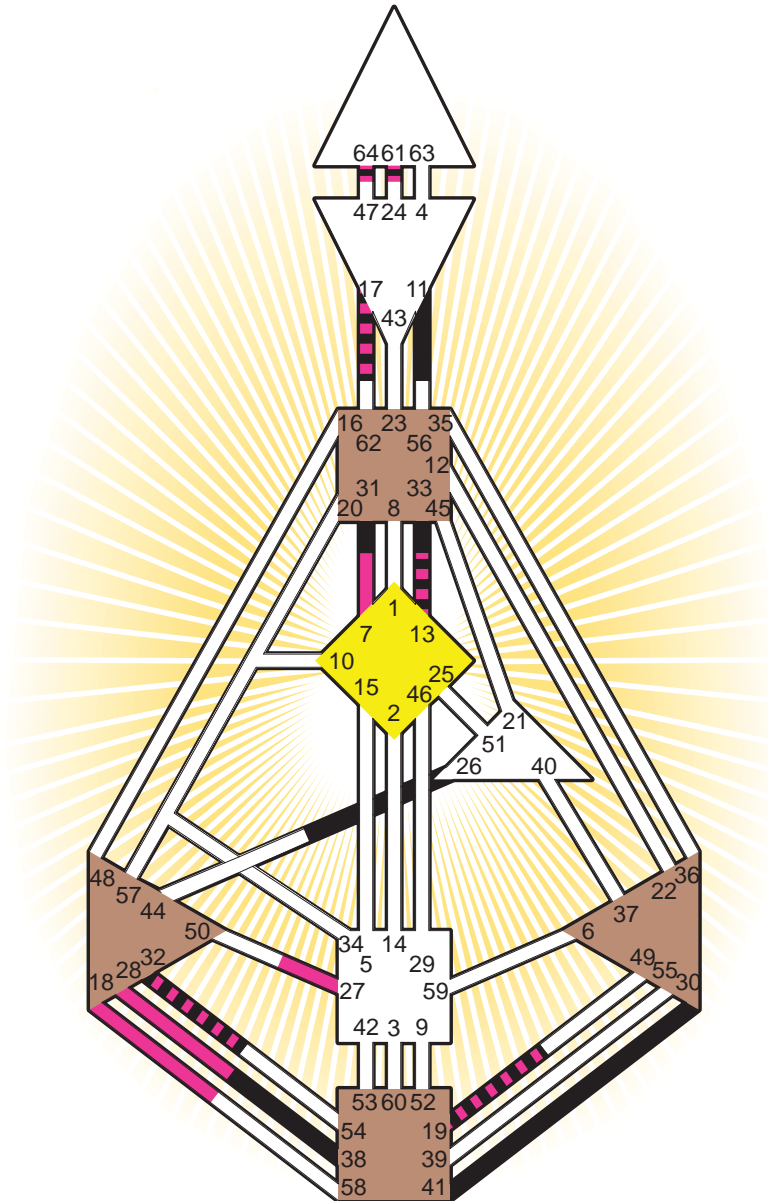

ZEN HUMAN DESIGN

INDIVIDUAL CHART

Edouard Manet

Personality

Paris, F
23. January 1832
19:00:00 LMT
18:50:40 GMT

Design

29. October 1831
00:17:28 GMT

Rodden Rating **AA**

Definition Type

- ☐ No Definition
- ☐ Single Definition
- ☒ Split Definition
- ☐ Triple Split Definition
- ☐ Quadruple Split Definition

Mode

- ☒ To Wait
- ☐ To Do

Defined Centers

- ☒ Throat
- ☐ Head
- ☒ Ji
- ☐ Heart
- ☐ Sacral
- ☒ Root

Awareness

- ☐ Mental (Ajna)
- ☒ Intuitive (Spleen)
- ☒ Emotional (Solar Plexus)

	☉	⊕	☾	♋	♌	♍	♎	♏	♐	♑	♒	♓	
Personality	<u>41.1</u>	<u>31.1</u>	<u>32.2</u>	<u>33.6</u>	<u>19.6</u>	<u>38.2</u>	<u>26.3</u>	<u>11.1</u>	<u>30.4</u>	<u>64.4</u>	<u>13.1</u>	<u>61.5</u>	<u>17.6</u>
Design	<u>28.4</u>	<u>27.4</u>	<u>7.5</u>	<u>7.6</u>	<u>13.6</u>	<u>32.5</u>	<u>18.3</u>	<u>32.3</u>	<u>19.6</u>	<u>64.1</u>	<u>19.4</u>	<u>61.2</u>	<u>17.6</u>