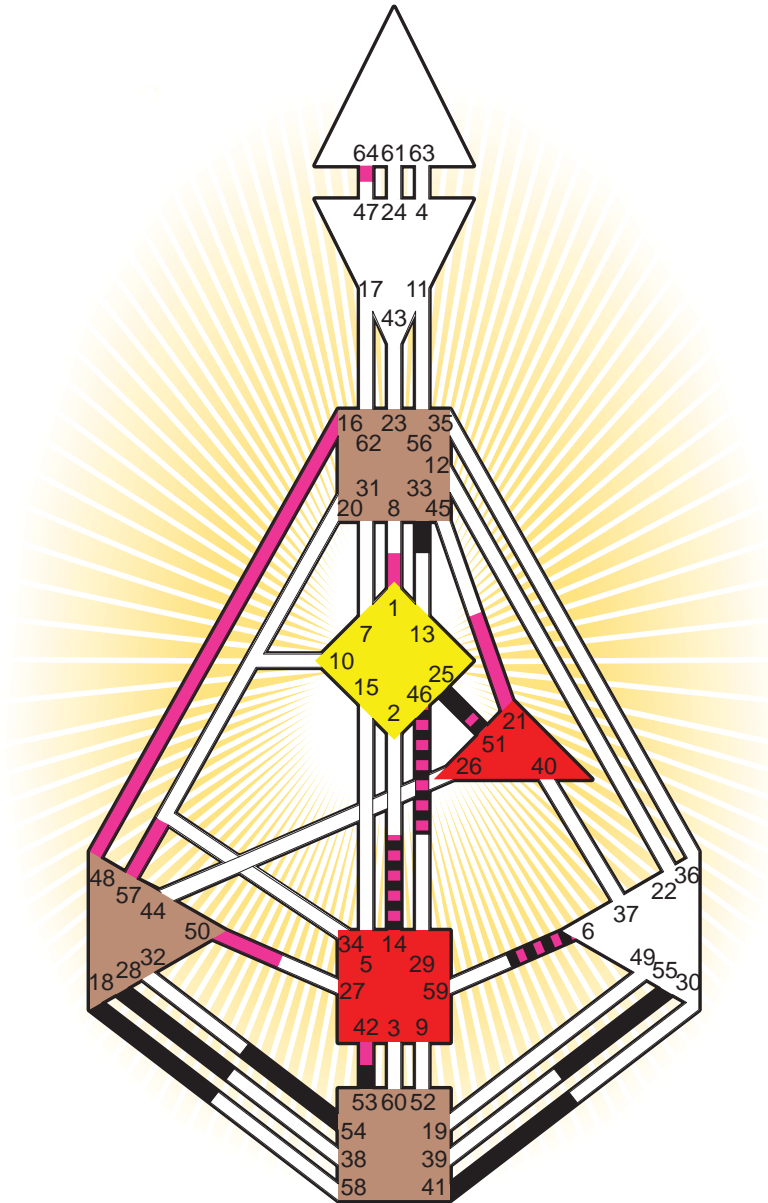

ZEN HUMAN DESIGN

INDIVIDUAL CHART

Marilyn Manson

Personality

Canton, OH
 5. January 1969
 20:05:00 EST
 01:05:00 GMT

Design

10. October 1968
 19:21:29 GMT

Rodden Rating **AA**

Definition Type

- No Definition
- Single Definition
- Split Definition
- Triple Split Definition
- Quadruple Split Definition

Mode

- To Wait
- To Do

Defined Centers

- Throat
- Head
- Ji
- Heart
- Sacral
- Root

Awareness

- Mental (Ajna)
- Intuitive (Spleen)
- Emotional (Solar Plexus)

	☉	⊕	☾	♋	♌	♍	♎	♏	♐	♑	♒	♓	
Personality	54.1	<u>53.1</u>	33.4	<u>25.6</u>	<u>46.6</u>	41.1	55.2	28.3	18.2	<u>51.5</u>	18.1	14.4	6.3
Design	57.3	<u>51.3</u>	<u>16.1</u>	<u>21.1</u>	<u>48.1</u>	50.2	1.5	64.1	6.1	<u>42.2</u>	46.3	14.1	6.2