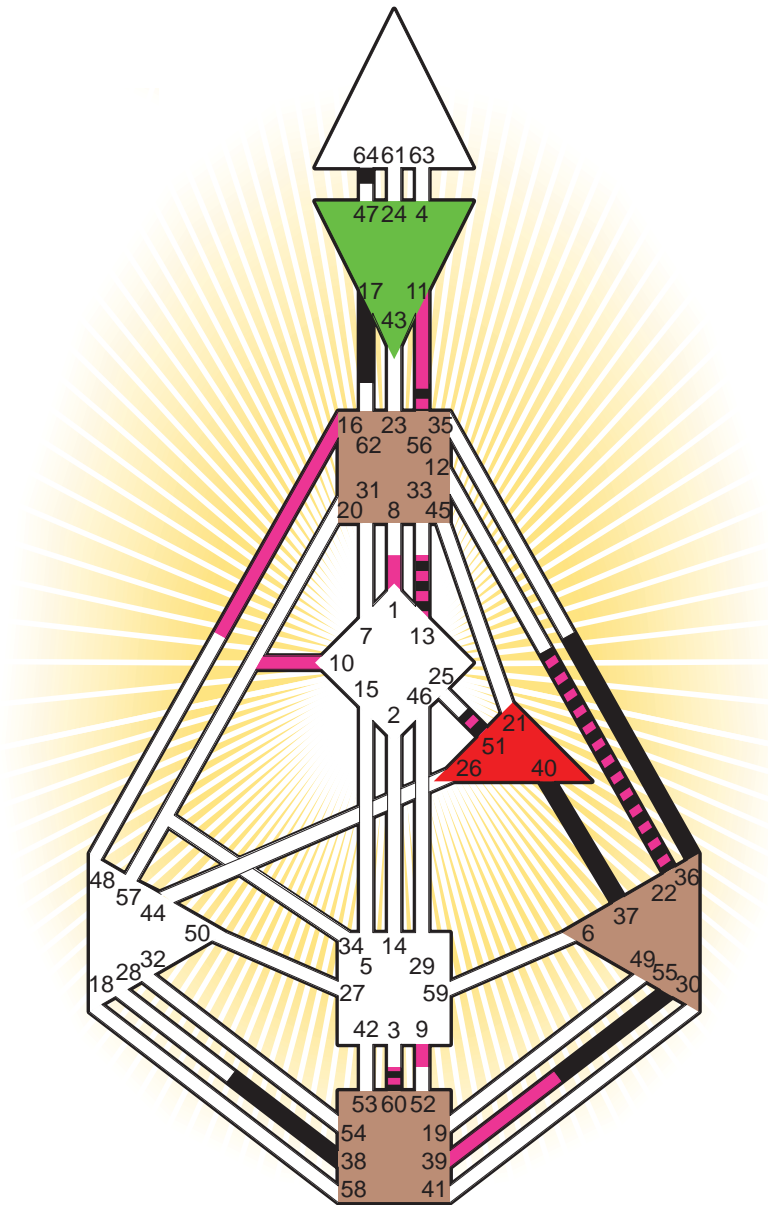

ZEN HUMAN DESIGN

INDIVIDUAL CHART

Karl May

Personality

Hohenstein-Ernstthal, D
25. February 1842
22:00:00 LMT
21:09:12 GMT

Design

1. December 1841
05:23:56 GMT

Rodden Rating **AA**

Definition Type

- ☐ No Definition
- ☐ Single Definition
- ☒ Split Definition
- ☐ Triple Split Definition
- ☐ Quadruple Split Definition

Mode

- ☒ To Wait
- ☐ To Do

Defined Centers

- ☒ Throat
- ☐ Head
- ☐ Ji
- ☒ Heart
- ☐ Sacral
- ☒ Root

Awareness

- ☒ Mental (Ajna)
- ☐ Intuitive (Spleen)
- ☒ Emotional (Solar Plexus)

	☉	⊕	☾	♈	♉	♊	♋	♌	♍	♎	♏	♐	♑
Personality	<u>37.2</u>	<u>40.2</u>	<u>64.6</u>	60.4	<u>56.4</u>	22.1	<u>55.6</u>	17.6	<u>38.6</u>	38.3	36.1	13.5	51.5
Design	9.4	16.4	<u>39.3</u>	60.5	<u>56.5</u>	1.6	1.4	60.6	<u>11.4</u>	10.5	22.4	13.2	51.5