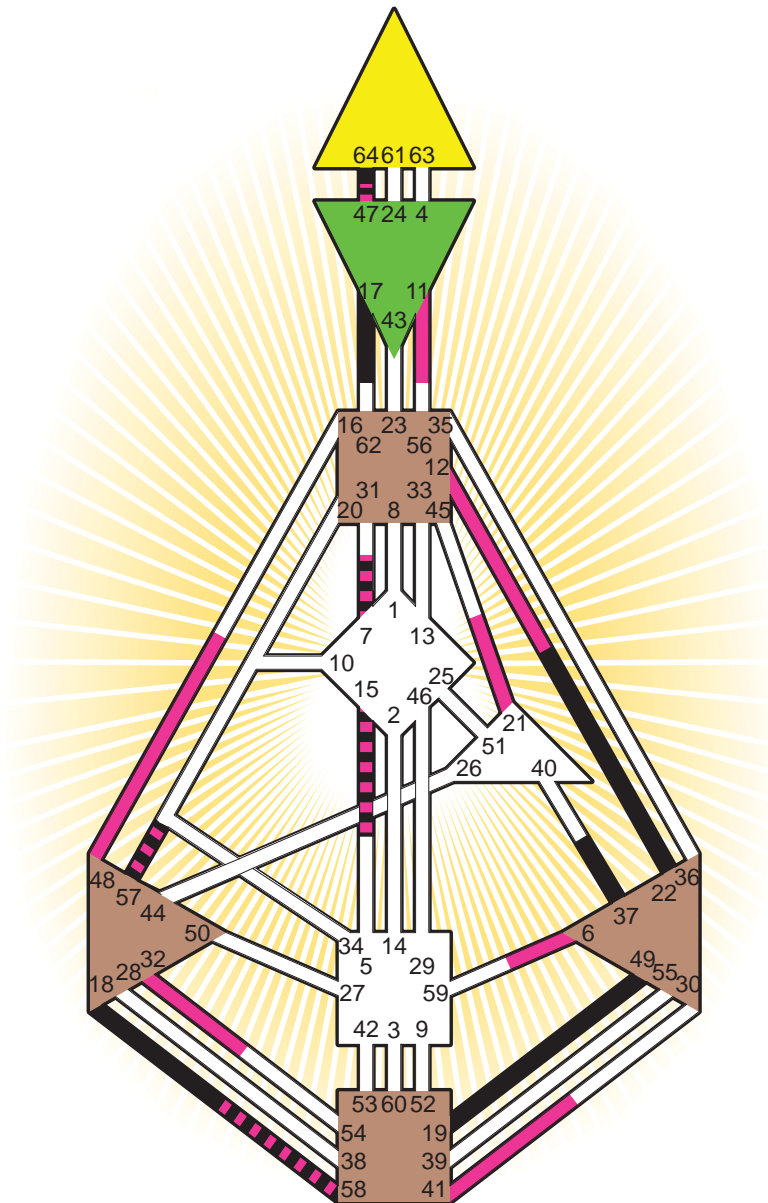

ZEN HUMAN DESIGN

INDIVIDUAL CHART

Bobby McFerrin

Personality

New York, NY
 11. March 1950
 23:19:00 EST
 04:19:00 GMT

Design

15. December 1949
 08:03:47 GMT

Rodden Rating **A**

Definition Type

- No Definition
- Single Definition
- Split Definition
- Triple Split Definition
- Quadruple Split Definition

Mode

- To Wait
- To Do

Defined Centers

- Throat
- Head
- Ji
- Heart
- Sacral
- Root

Awareness

- Mental (Ajna)
- Intuitive (Spleen)
- Emotional (Solar Plexus)

	☉	⊕	☾	♋	♌	♍	♎	♏	♐	♑	♒	♓	
Personality	<u>22.5</u>	<u>47.5</u>	<u>58.1</u>	17.4	<u>18.4</u>	<u>37.2</u>	<u>19.3</u>	<u>18.3</u>	<u>49.5</u>	<u>64.5</u>	15.3	57.2	7.4
Design	11.1	<u>12.1</u>	<u>32.3</u>	21.5	<u>48.5</u>	<u>58.3</u>	<u>41.6</u>	6.3	<u>41.1</u>	<u>47.3</u>	15.6	<u>57.3</u>	7.6