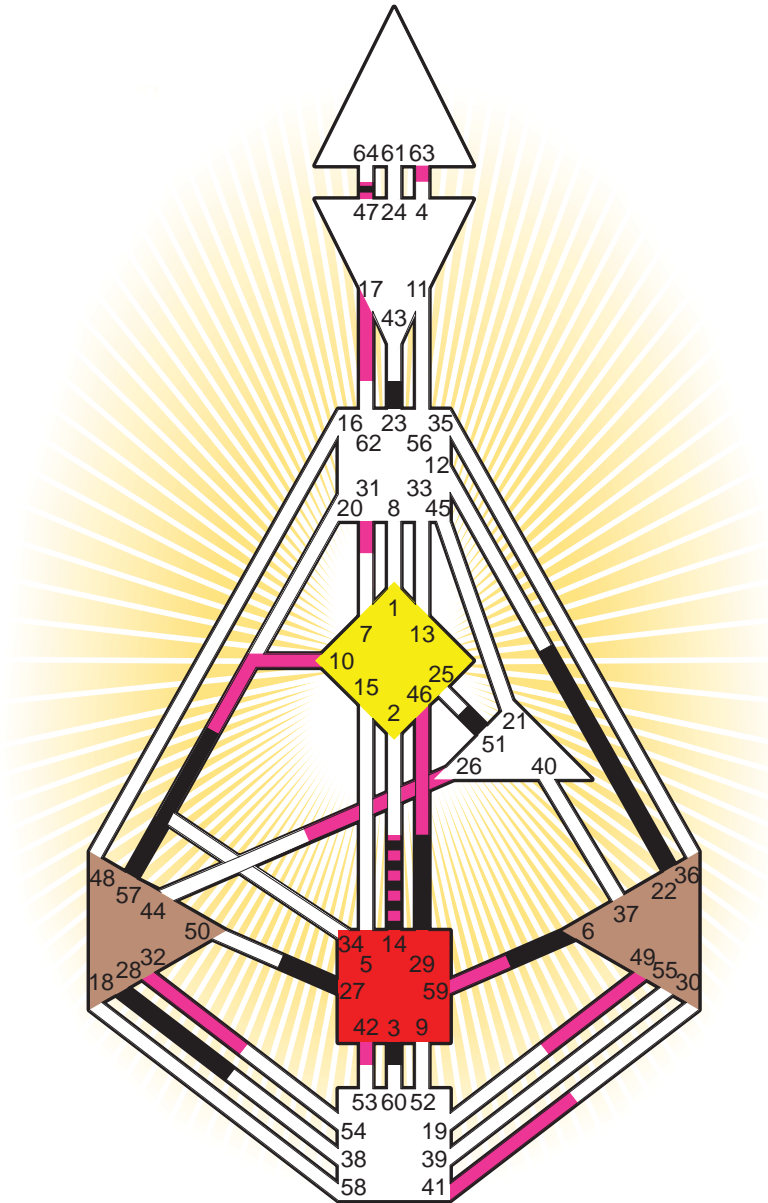

ZEN HUMAN DESIGN

INDIVIDUAL CHART

Timothy McVeigh

Personality

Lockport, NY
 23. April 1968
 08:30:00 EST
 13:30:00 GMT

Design

26. January 1968
 08:23:30 GMT

Rodden Rating **B**

Definition Type

- No Definition
- Single Definition
- Split Definition
- Triple Split Definition
- Quadruple Split Definition

Mode

- To Wait
- To Do

Defined Centers

- Throat
- Head
- Ji
- Heart
- Sacral
- Root

Awareness

- Mental (Ajna)
- Intuitive (Spleen)
- Emotional (Solar Plexus)

	☉	⊕	☾	♋	♌	♍	♎	♏	♐	♑	♒	♓	
Personality	27.2	28.2	22.2	51.4	<u>57.4</u>	3.6	51.4	23.1	<u>29.2</u>	51.3	<u>6.4</u>	14.2	47.4
Design	41.4	31.4	26.6	42.2	32.2	49.5	<u>10.2</u>	63.2	<u>59.5</u>	17.5	<u>46.1</u>	14.2	47.6