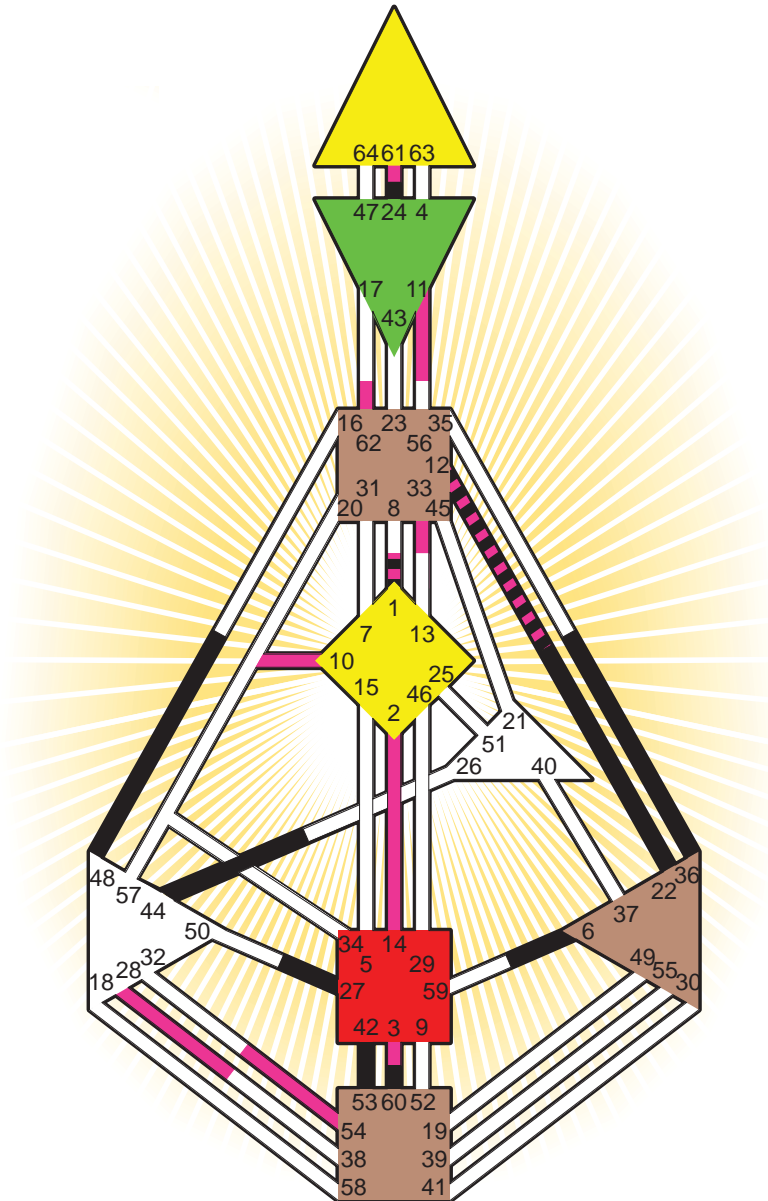

#### Definition Type

- No Definition
- Single Definition
- Split Definition
- Triple Split Definition
- Quadruple Split Definition

#### Mode

- To Wait
- To Do

#### Defined Centers

- Throat
- Ji
- Sacral
- Head
- Heart
- Root

#### Awareness

- Mental (Ajna)
- Intuitive (Spleen)
- Emotional (Solar Plexus)

	☉	⊕	☾	♋	♌	♍	♎	♏	♐	♑	♒	♓	
Personality	36.3	6.3	48.3	24.4	44.4	22.5	42.1	60.6	1.2	27.3	60.3	53.4	12.4
Design	11.5	12.5	33.2	2.6	1.6	54.1	10.5	14.6	28.6	3.4	61.4	62.1	12.5