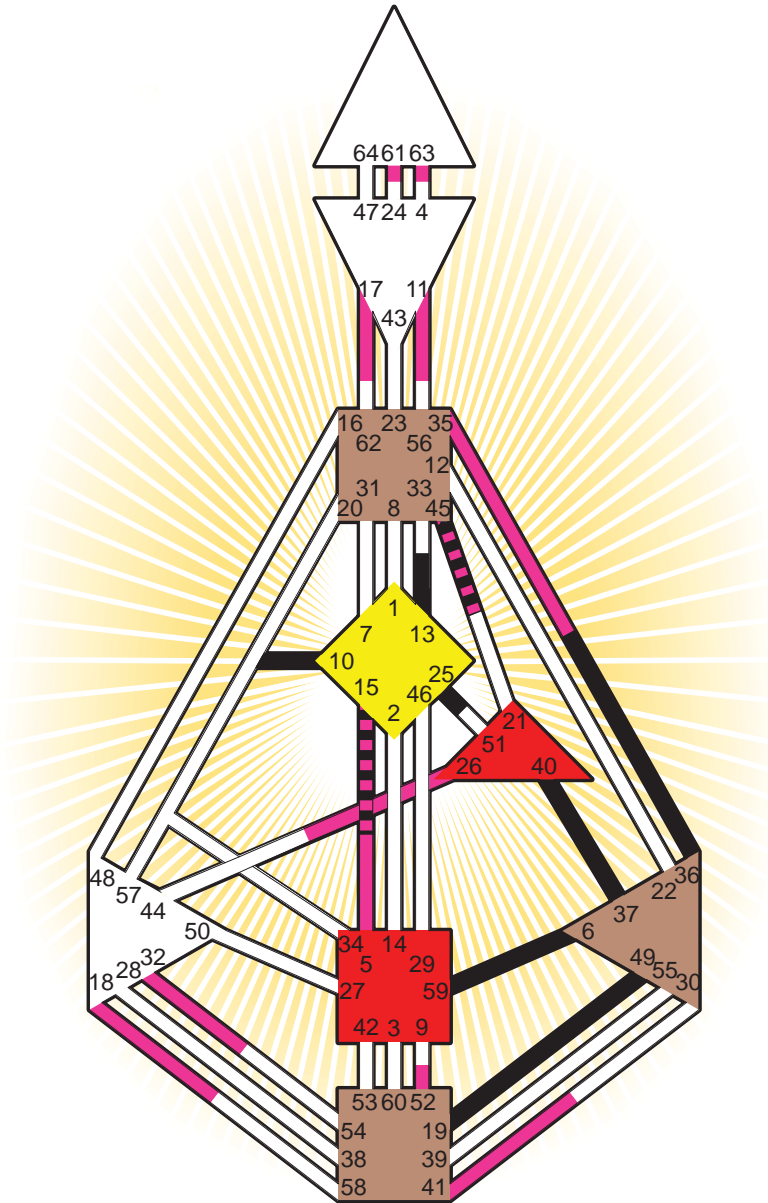

ZEN HUMAN DESIGN

INDIVIDUAL CHART

Glenn Miller

Personality

Clarinda, IA
 1. March 1904
 11:30:00 CST
 17:30:00 GMT

Design

6. December 1903
 00:53:37 GMT

Rodden Rating **C**

Definition Type

- No Definition
- Single Definition
- Split Definition
- Triple Split Definition
- Quadruple Split Definition

Mode

- To Wait
- To Do

Defined Centers

- Throat
- Head
- Ji
- Heart
- Sacral
- Root

Awareness

- Mental (Ajna)
- Intuitive (Spleen)
- Emotional (Solar Plexus)

	☉	⊕	☾	♋	♌	♍	♎	♏	♐	♑	♒	♓	
Personality	37.6	40.6	59.6	6.6	36.6	49.3	19.1	25.5	25.3	13.2	10.2	15.6	45.2
Design	5.2	35.2	15.2	18.1	17.1	26.4	32.6	61.5	63.4	41.4	11.3	52.2	45.4