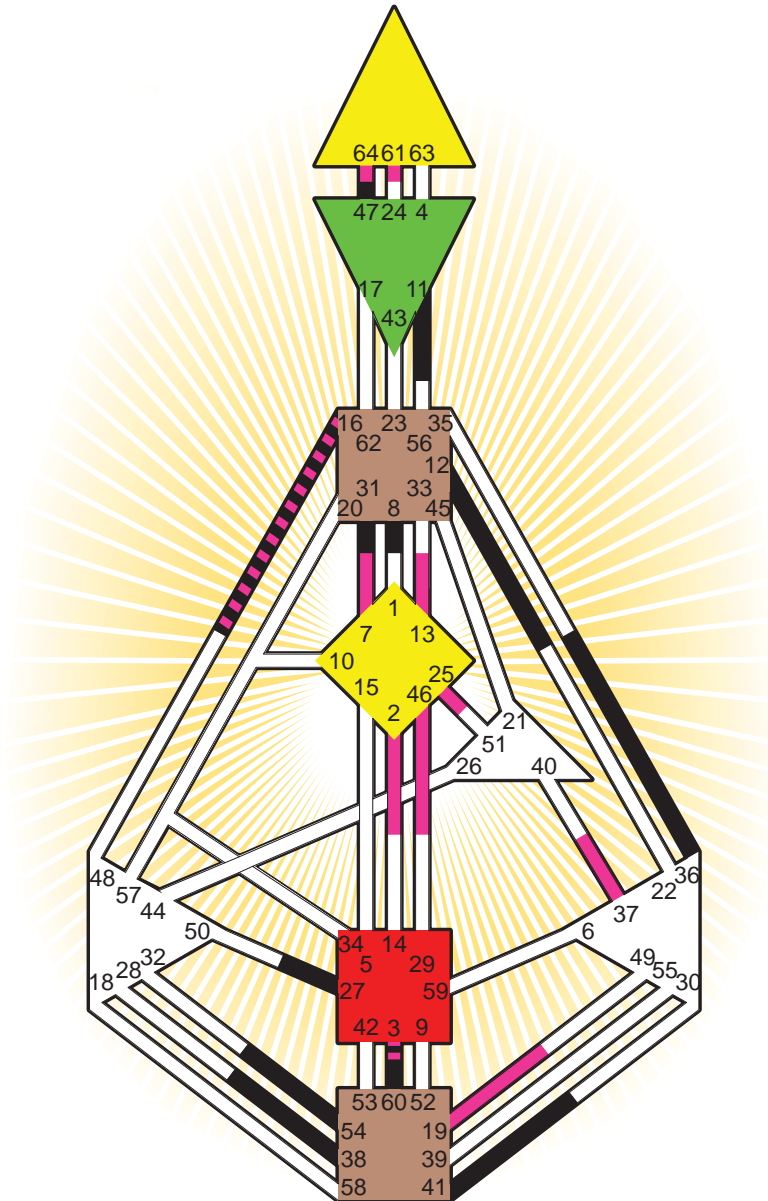

ZEN HUMAN DESIGN

INDIVIDUAL CHART

John Milton

Personality

London, GBE
 19. December 1608
 06:30:00 LMT
 06:30:40 GMT

Design

22. September 1608
 15:43:44 GMT

Rodden Rating **B**

Definition Type

- No Definition
- Single Definition
- Split Definition
- Triple Split Definition
- Quadruple Split Definition

Mode

- To Wait
- To Do

Defined Centers

- Throat
- Head
- Ji
- Heart
- Sacral
- Root

Awareness

- Mental (Ajna)
- Intuitive (Spleen)
- Emotional (Solar Plexus)

	☉	⊕	☾	♋	♌	♍	♎	♏	♐	♑	♒	♓	
Personality	11.6	12.6	8.5	<u>31.5</u>	41.5	38.6	54.4	36.2	27.5	<u>60.3</u>	16.1	<u>47.1</u>	<u>3.5</u>
Design	46.2	25.2	37.3	<u>7.2</u>	13.2	<u>64.4</u>	46.1	19.2	2.3	61.4	16.4	<u>64.5</u>	<u>3.6</u>