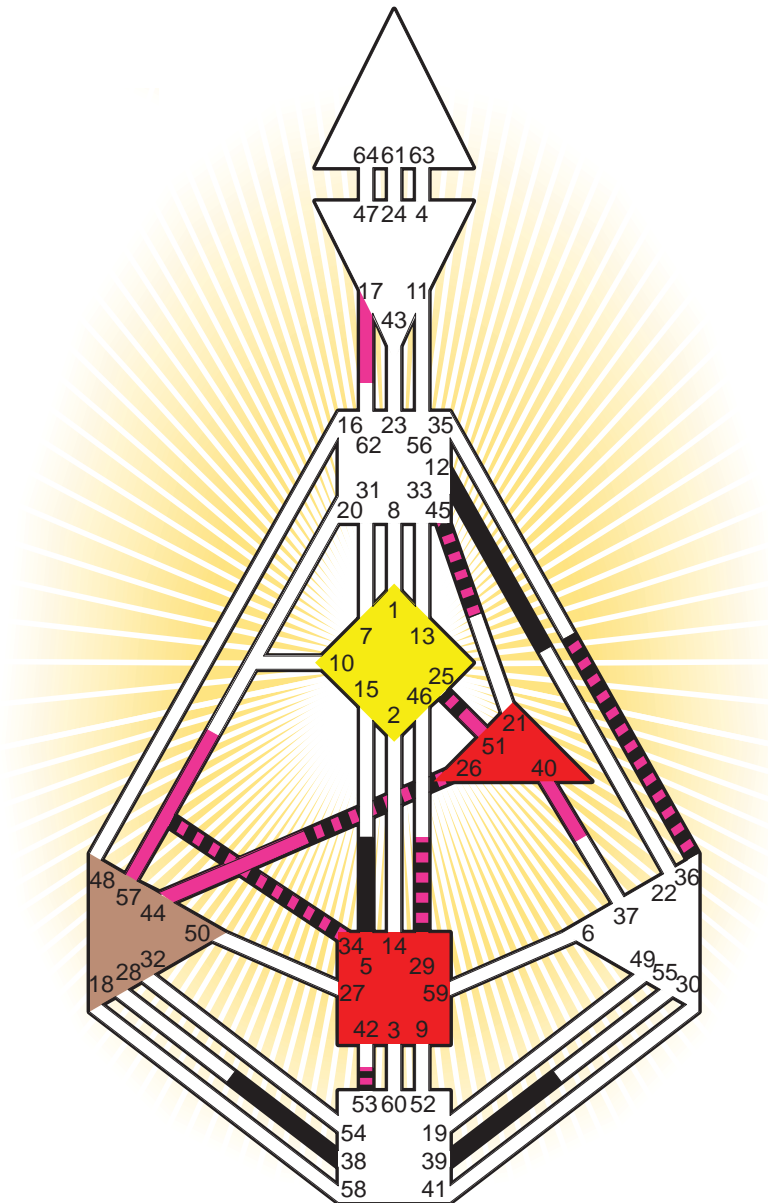

ZEN HUMAN DESIGN

INDIVIDUAL CHART

Walter Mondale

Personality

Ceylon, MN
 5. January 1928
 10:30:00 CST
 16:30:00 GMT

Design

10. October 1927
 10:09:40 GMT

Rodden Rating **AA**

Definition Type

- No Definition
- Single Definition
- Split Definition
- Triple Split Definition
- Quadruple Split Definition

Mode

- To Wait
- To Do

Defined Centers

- Throat
- Head
- Ji
- Heart
- Sacral
- Root

Awareness

- Mental (Ajna)
- Intuitive (Spleen)
- Emotional (Solar Plexus)

	☉	⊕	☾	♋	♌	♍	♎	♏	♐	♑	♒	♓	
Personality	38.5	39.5	12.1	45.2	26.2	38.3	34.2	26.4	36.5	5.3	25.2	29.5	53.2
Design	57.2	51.2	17.6	45.5	26.5	44.2	40.5	57.5	36.4	34.5	25.3	29.5	53.3