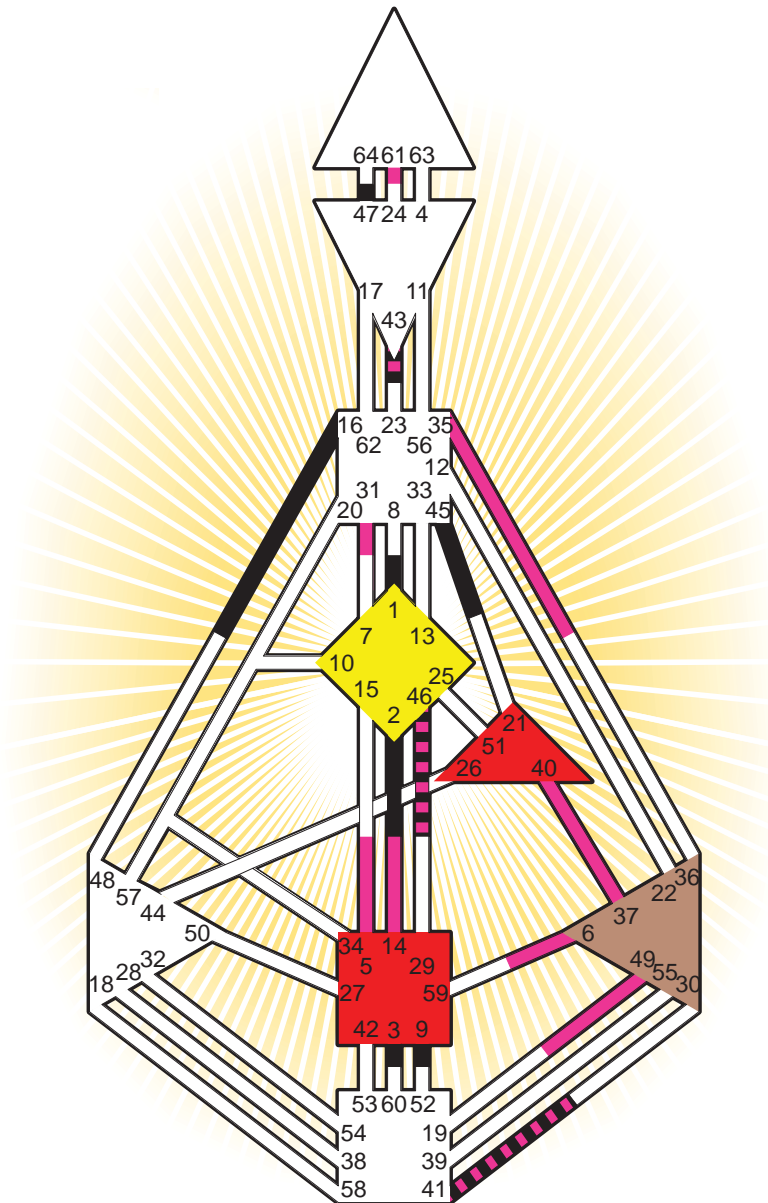

ZEN HUMAN DESIGN

INDIVIDUAL CHART

Thomas Moore

Personality

Dublin, IRL
 28. May 1779
 19:00:00 LMT
 19:25:00 GMT

Design

27. February 1779
 21:22:00 GMT

Rodden Rating C

Definition Type

- No Definition
- Single Definition
- Split Definition
- Triple Split Definition
- Quadruple Split Definition

Mode

- To Wait
- To Do

Defined Centers

- Throat
- Head
- Ji
- Heart
- Sacral
- Root

Awareness

- Mental (Ajna)
- Intuitive (Spleen)
- Emotional (Solar Plexus)

	☉	⊕	☾	♋	♌	♍	♎	♏	♐	♑	♒	♓	
Personality	16.2	9.2	43.3	16.6	9.6	<u>2.5</u>	3.5	1.3	47.1	43.5	45.3	46.1	41.2
Design	<u>37.4</u>	<u>40.4</u>	31.1	35.6	5.6	49.1	61.4	43.3	6.2	<u>14.3</u>	35.5	46.3	41.1