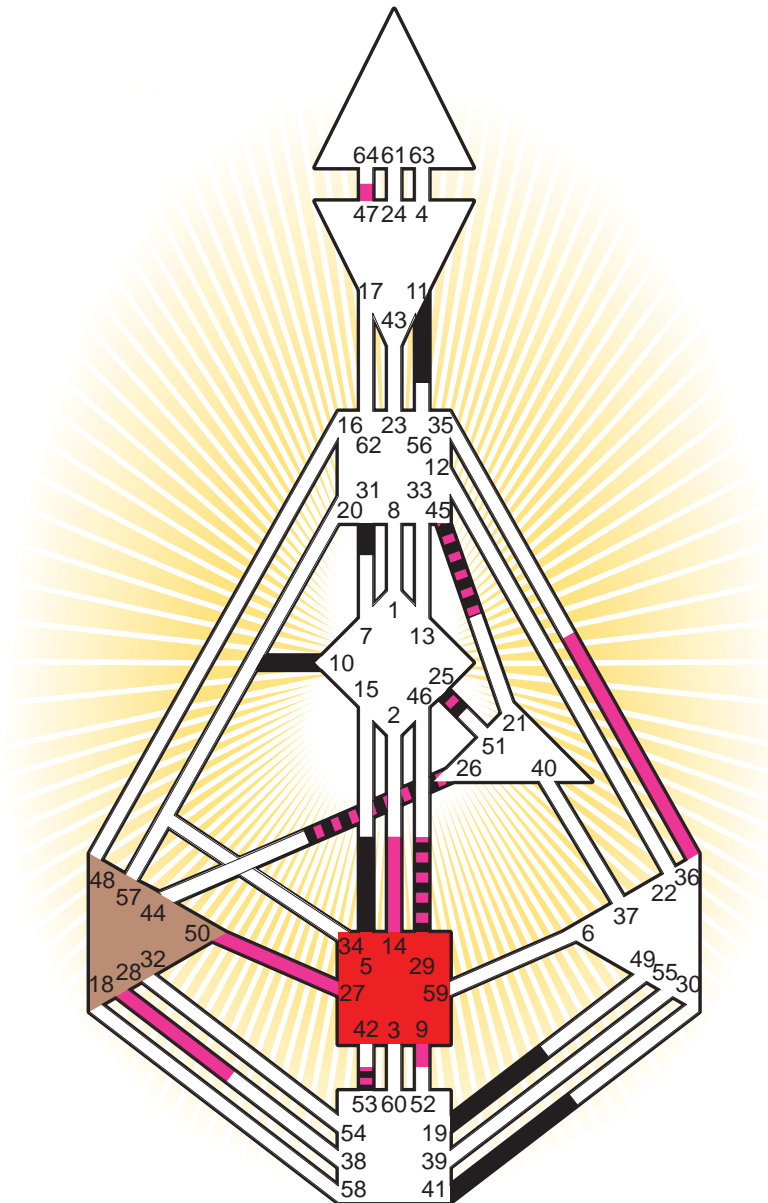

ZEN HUMAN DESIGN

INDIVIDUAL CHART

Jeanne Moreau

Personality

Paris, F
23. January 1928
11:15:00 GMT
11:15:00 GMT

Design

28. October 1927
15:33:51 GMT

Rodden Rating **AA**

Definition Type

- ☐ No Definition
- ☒ Single Definition
- ☐ Split Definition
- ☐ Triple Split Definition
- ☐ Quadruple Split Definition

Mode

- ☒ To Wait
- ☐ To Do

Defined Centers

- ☐ Throat
- ☐ Head
- ☐ Ji
- ☐ Heart
- ☒ Sacral
- ☐ Root

Awareness

- ☐ Mental (Ajna)
- ☒ Intuitive (Spleen)
- ☐ Emotional (Solar Plexus)

	☉	⊕	☾	♈	♉	♊	♋	♌	♍	♎	♏	♐	♑
Personality	41.1	31.1	19.3	45.2	26.2	19.5	11.1	10.6	25.2	5.5	25.3	29.5	53.1
Design	28.3	27.3	9.2	45.3	26.3	14.1	47.4	50.6	36.2	9.1	25.3	29.5	53.3