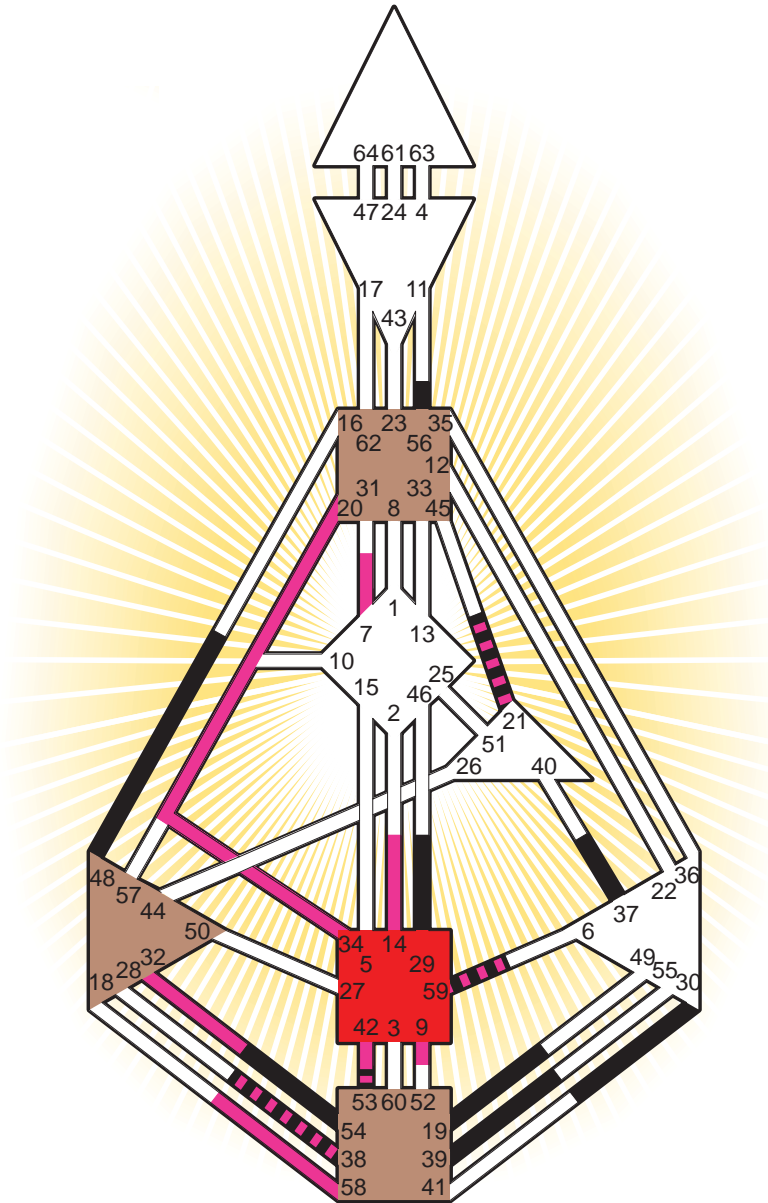

ZEN HUMAN DESIGN

INDIVIDUAL CHART

Toni Morrison

Personality

Lorain, OH
 18. February 1931
 11:00:00 EST
 16:00:00 GMT

Design

24. November 1930
 01:25:27 GMT

Rodden Rating **AA**

Definition Type

- No Definition
- Single Definition
- Split Definition
- Triple Split Definition
- Quadruple Split Definition

Mode

- To Wait
- To Do

Defined Centers

- Throat
- Head
- Ji
- Heart
- Sacral
- Root

Awareness

- Mental (Ajna)
- Intuitive (Spleen)
- Emotional (Solar Plexus)

	☉	⊕	☾	♋	♌	♍	♎	♏	♐	♑	♒	♓	
Personality	30.5	29.5	37.6	21.6	48.6	19.4	38.4	56.4	39.2	54.5	21.4	59.5	53.5
Design	34.1	20.1	38.6	42.3	32.3	9.6	14.5	7.1	53.6	58.6	21.3	59.6	53.6