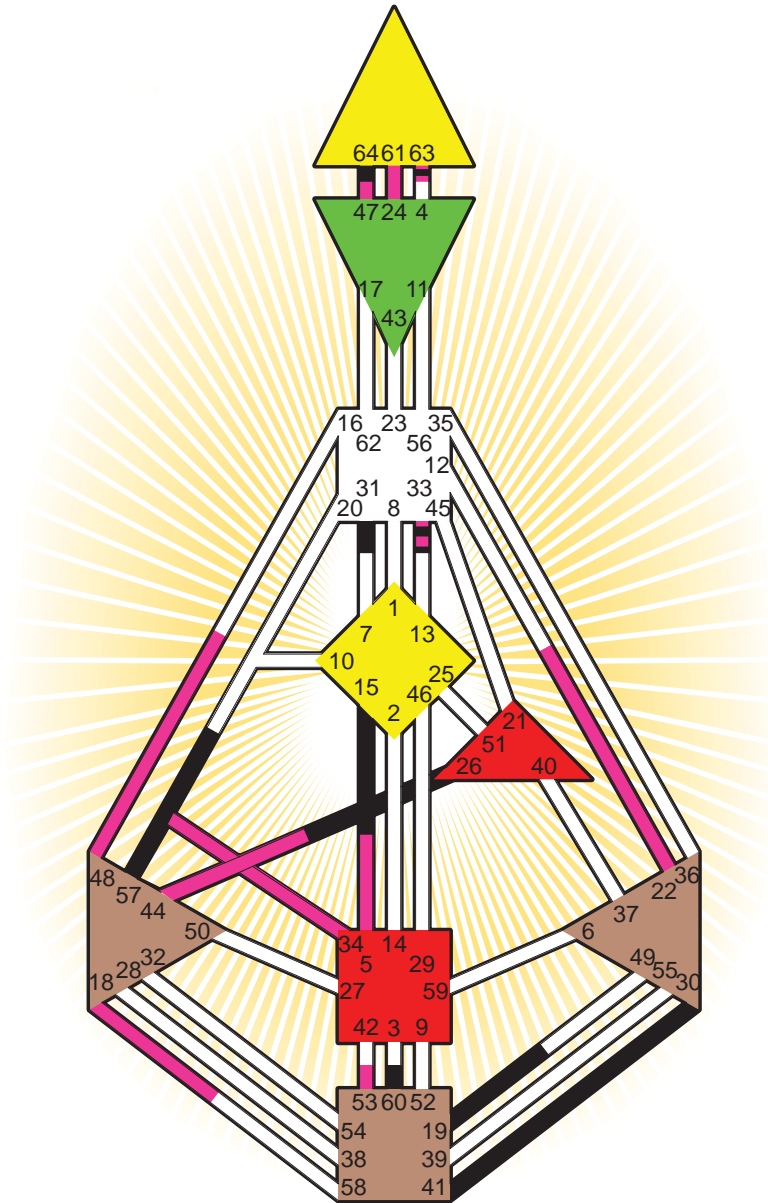

Wolfgang A. Mozart

Personality

Salzburg, A
 27. January 1756
 20:00:00 LMT
 19:07:48 GMT

Design

2. November 1755
 02:36:44 GMT

Rodden Rating **B**

Definition Type

- No Definition
- Single Definition
- Split Definition
- Triple Split Definition
- Quadruple Split Definition

Mode

- To Wait
- To Do

Defined Centers

- Throat
- Ji
- Sacral
- Head
- Heart
- Root

Awareness

- Mental (Ajna)
- Intuitive (Spleen)
- Emotional (Solar Plexus)

	☉	⊕	☾	♋	♌	♍	♎	♏	♐	♑	♒	♓	
Personality	<u>41.6</u>	<u>31.6</u>	<u>26.1</u>	<u>64.1</u>	<u>63.1</u>	<u>19.1</u>	<u>30.6</u>	<u>15.3</u>	<u>57.4</u>	<u>60.6</u>	<u>63.2</u>	<u>33.3</u>	<u>26.1</u>
Design	<u>44.2</u>	<u>24.2</u>	<u>48.2</u>	<u>47.3</u>	<u>22.3</u>	<u>34.3</u>	<u>44.4</u>	<u>53.2</u>	<u>18.4</u>	<u>61.3</u>	<u>63.1</u>	<u>33.4</u>	<u>5.4</u>