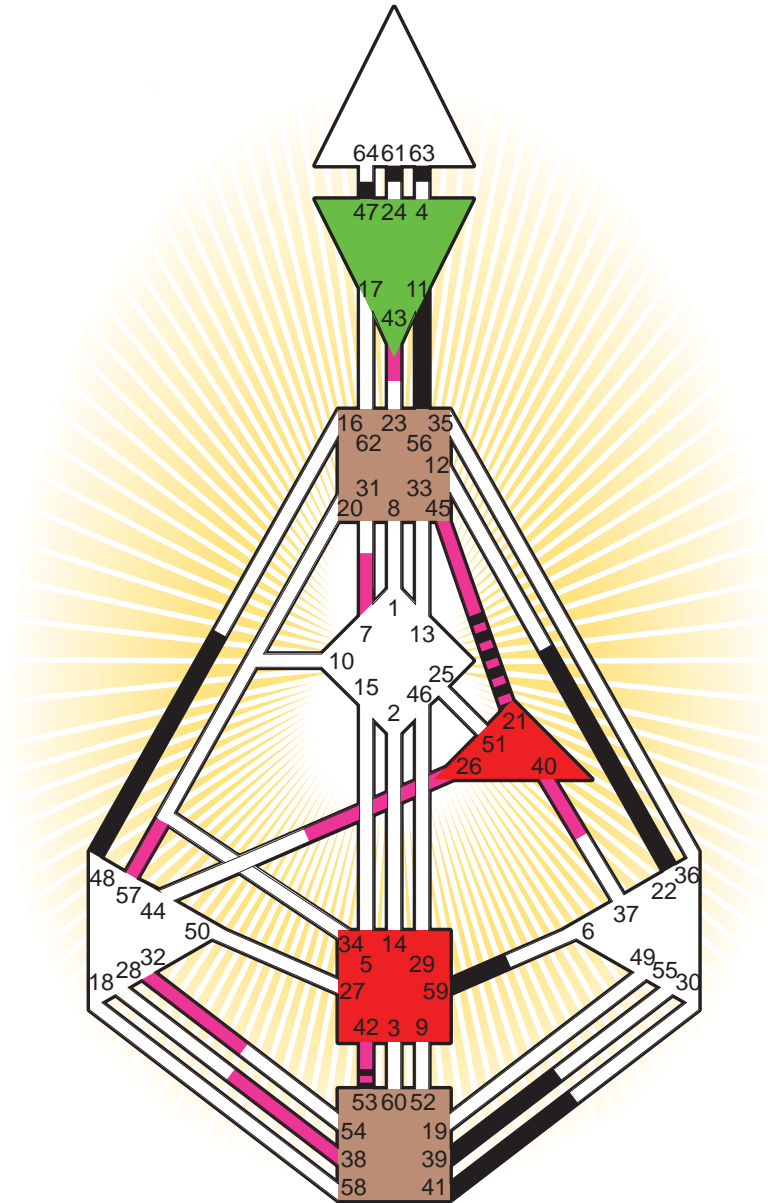

ZEN HUMAN DESIGN

INDIVIDUAL CHART

Rupert Murdoch

Personality

Melbourne, AUS
11. March 1931
23:59:00 AEST
13:59:00 GMT

Design

14. December 1930
17:59:34 GMT

Rodden Rating **B**

Definition Type

- ☐ No Definition
- ☐ Single Definition
- ☒ Split Definition
- ☐ Triple Split Definition
- ☐ Quadruple Split Definition

Mode

- ☐ To Wait
- ☒ To Do

Defined Centers

- ☒ Throat
- ☐ Head
- ☐ Ji
- ☒ Heart
- ☒ Sacral
- ☐ Root

Awareness

- ☒ Mental (Ajna)
- ☐ Intuitive (Spleen)
- ☐ Emotional (Solar Plexus)

	☉	⊕	☾	♋	♌	♍	♎	♏	♐	♑	♒	♓	
Personality	22.4	47.4	11.2	21.6	48.6	63.5	41.5	56.2	39.2	61.1	21.5	59.5	53.4
Design	26.6	45.6	57.2	42.2	32.2	38.2	43.4	7.4	53.4	38.3	21.3	40.1	53.6