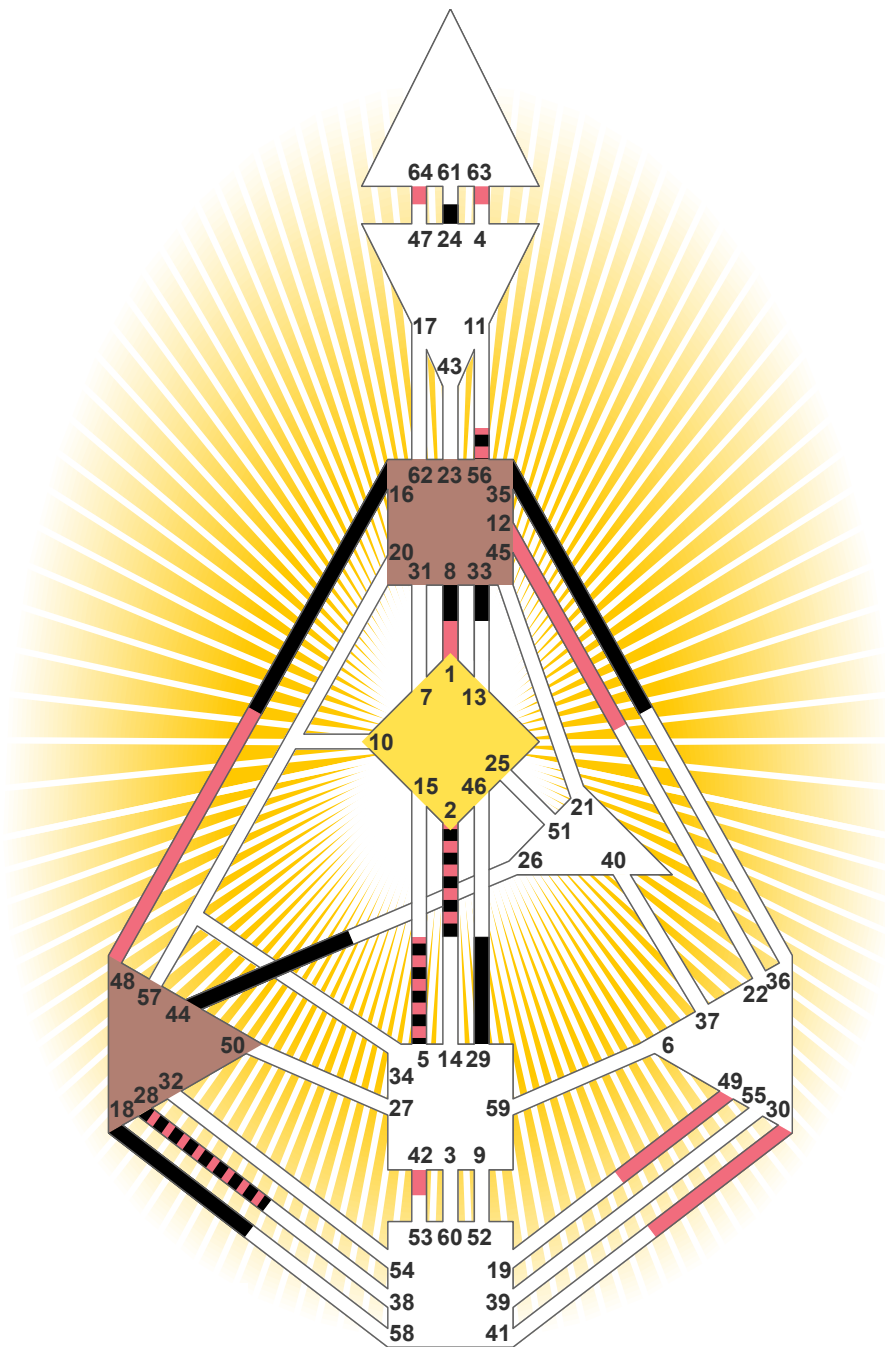

ZEN HUMAN DESIGN

INDIVIDUAL CHART

Alexei Navalny

Personality

Butyn, SSR
 4. June 1976
 13:30:00 R3T
 09:30:00 GMT

Design

6. March 1976
 07:57:07 GMT

Rodden Rating **A**

Definition Type

- No Definition
- Single Definition
- Split Definition
- Triple Split Definition
- Quadruple Split Definition

Mode

- To Wait
- To Do

Defined Centers

- Throat
- Head
- Ji
- Heart
- Sacral
- Root

Awareness

- Mental (Ajna)
- Intuitiv (Spleen)
- Emotional (Solar Plexus)

	☉	☊	☋	♋	♌	♍	♎	♏	♐	♑	♒	♓	
Personality	35.3	5.3	29.6	44.5	24.5	8.1	16.5	33.4	2.4	56.4	28.2	5.2	18.6
Design	63.5	64.5	2.1	1.1	2.1	30.1	49.1	12.3	42.6	56.1	28.6	5.3	48.2