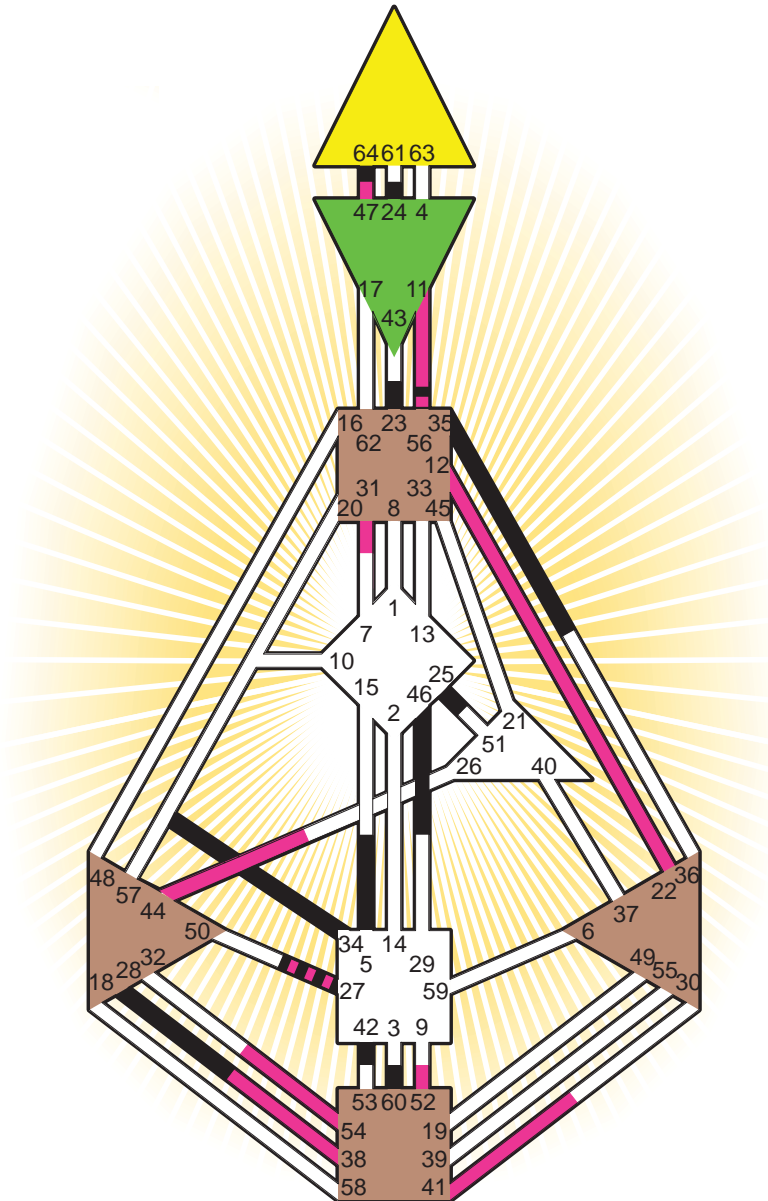

ZEN HUMAN DESIGN

INDIVIDUAL CHART

Jack Nicholson

Personality

Neptune, NJ
 22. April 1937
 11:00:00 EST
 16:00:00 GMT

Design

24. January 1937
 11:44:25 GMT

Rodden Rating **A**

Definition Type

- No Definition
- Single Definition
- Split Definition
- Triple Split Definition
- Quadruple Split Definition

Mode

- To Wait
- To Do

Defined Centers

- Throat
- Head
- Ji
- Heart
- Sacral
- Root

Awareness

- Mental (Ajna)
- Intuitive (Spleen)
- Emotional (Solar Plexus)

	☉	⊕	☾	♈	♉	♊	♋	♌	♍	♎	♏	♐	♑
Personality	27.1	<u>28.1</u>	46.1	5.5	35.5	23.3	42.5	34.6	60.1	25.2	24.2	<u>64.6</u>	<u>56.1</u>
Design	41.3	31.3	52.2	<u>11.2</u>	<u>12.2</u>	54.1	<u>22.4</u>	44.3	<u>38.3</u>	<u>22.3</u>	27.4	<u>47.2</u>	<u>56.2</u>