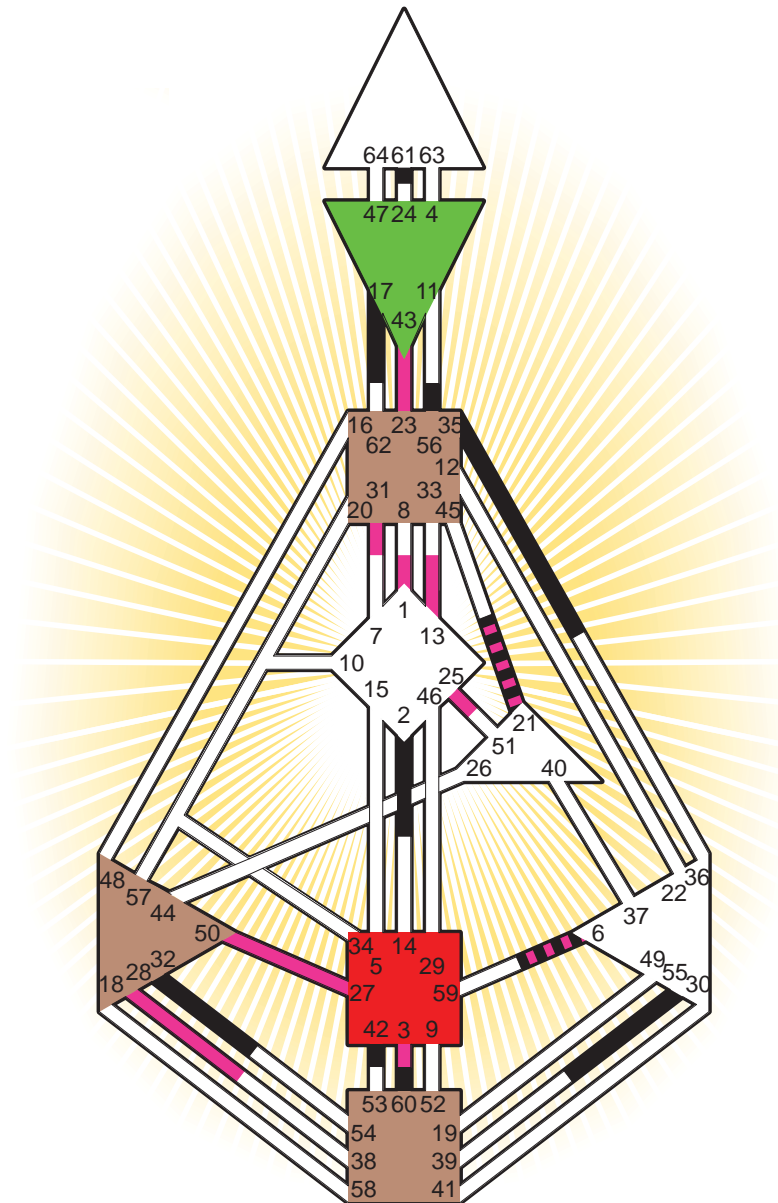

ZEN HUMAN DESIGN

INDIVIDUAL CHART

Jack Nicklaus

Personality

Columbus, OH
 21. January 1940
 03:10:00 EST
 08:10:00 GMT

Design

26. October 1939
 11:26:05 GMT

Rodden Rating **AA**

Definition Type

- No Definition
- Single Definition
- Split Definition
- Triple Split Definition
- Quadruple Split Definition

Mode

- To Wait
- To Do

Defined Centers

- Throat
- Head
- Ji
- Heart
- Sacral
- Root

Awareness

- Mental (Ajna)
- Intuitive (Spleen)
- Emotional (Solar Plexus)

	☉	⊕	☾	♋	♌	♍	♎	♏	♐	♑	♒	♓	
Personality	60.5	56.5	35.1	32.4	42.4	61.3	55.4	21.3	17.1	42.5	2.6	6.3	56.6
Design	28.1	27.1	21.3	50.4	3.4	43.4	1.3	13.3	25.3	3.2	23.2	6.2	31.1